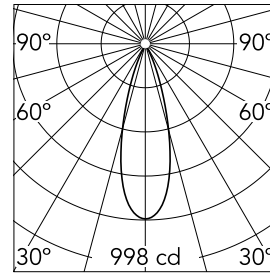

Number of heads	2	Net lumen (lm)	311
Lamp category	LED	Mountings	Ceiling recessed
Power (W)	6.2W	Environment	Indoor dry location
CCT (K)	3000K		
CRI	90		

Optical

Lighting type	Direct
LED type	Power LED
Light distribution	Symmetric
Optical type	Flood
Beam angle (°)	31
Beam angle C90-270 (°)	31