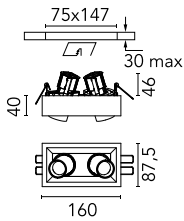

Johnny 80 Semi-Recessed 2L Square

■ □ 03.0774.14A - Black/White

Semi-recessed luminaire with LED light source. Power supply not included. Requires one power supply for each optic body.

Main specifications

Number of heads	2	Net lumen (lm)	311
Lamp category	LED	Mountings	Ceiling recessed
Power (W)	6.2W	Environment	Indoor dry location
CCT (K)	3000K		
CRI	90		

Optical

Lighting type	Direct
LED type	Power LED
Light distribution	Symmetric
Optical type	Flood
Beam angle (°)	31
Beam angle C90-270 (°)	31

Physical

Color	Black/White
Orientation	Adjustable
Recessed depth (mm)	152
Weight (kg)	0.65
Tilt (°)	20

Note

Accessories included (honeycomb and screening crosspiece).

Johnny 80 Semi-Recessed 2L Square

Continuous current power supply, 1-10V, regulable Mains, leading & trailing edge 220/240V – 50/60Hz, 500mA – 10W
60.9411