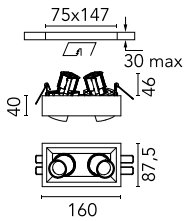

Johnny 80 Semi-Recessed 2L Square

■ 03.0773.14 - Black

Semi-recessed luminaire with LED light source. Power supply not included. Requires one power supply for each optic body.

Main specifications

Number of heads	2	Net lumen (lm)	718.98
Lamp category	LED	Mountings	Ceiling recessed
Power (W)	6.2W	Environment	Indoor
CCT (K)	2700K		
CRI	90		

Optical

Lighting type	Direct
LED type	Power LED
Light distribution	Symmetric
Optical type	Medium
Beam angle (°)	23

Beam Angle:	21°		
h(m)	E(lx)	D(m)	
1	1919	0.37	
2	480	0.74	
3	213	1.12	
4	120	1.49	
5	77	1.86	

Physical

Color	Black
Orientation	Adjustable
Recessed depth (mm)	152
Weight (kg)	0.50
Tilt (°)	20

Note

Accessories included (honeycomb and screening crosspiece).

Johnny 80 Semi-Recessed 2L Square

Non dimmable continuous current power supply of 220/240V – 50/60Hz with power current selected through adjustable with switch 200 mA – 8,5W / 300 mA – 13W / 350 mA – 15W / 400 mA – 17,5W / 450 mA – 19,5W / 500 mA – 22W
60.9160