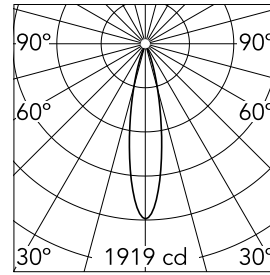

Johnny 80 Semi-Recessed 2L Square

■ 03.0773.14 - Black

Semi-recessed luminaire with LED light source. Power supply not included. Requires one power supply for each optic body.

Main specifications

Number of heads	2	Net lumen (lm)	718.98
Lamp category	LED	Mountings	Ceiling recessed
Power (W)	6.2W	Environment	Indoor
CCT (K)	2700K		
CRI	90		

Optical

Lighting type	Direct
LED type	Power LED
Light distribution	Symmetric
Optical type	Medium
Beam angle (°)	23

Beam Angle:	21°		
h(m)	E(lx)	D(m)	
1	1919	0.37	
2	480	0.74	
3	213	1.12	
4	120	1.49	
5	77	1.86	