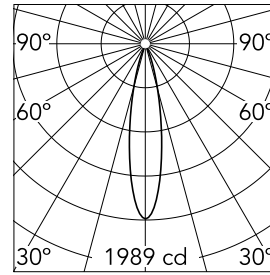

Johnny 80 Semi-Recessed 2L Square

■ 03.0772.TKA - Teak

Semi-recessed luminaire with LED light source. Power supply not included. Requires one power supply for each optic body.

Main specifications

Number of heads	2	Net lumen (lm)	373
Lamp category	LED	Mountings	Ceiling recessed
Power (W)	6.2W	Environment	Indoor dry location
CCT (K)	3000K		
CRI	90		

Optical

Lighting type	Direct
LED type	Power LED
Light distribution	Symmetric
Optical type	Medium
Beam angle (°)	21
Beam angle C90-270 (°)	21

Beam Angle:	21°		
h(m)	E(lx)	D(m)	
1	1989	0.37	
2	497	0.74	
3	221	1.12	
4	124	1.49	
5	80	1.86	