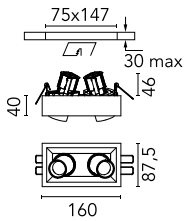

Johnny 80 Semi-Recessed 2L Square

■ 03.0772.TKA - Teak

Semi-recessed luminaire with LED light source. Power supply not included. Requires one power supply for each optic body.

Main specifications

Number of heads	2	Net lumen (lm)	373
Lamp category	LED	Mountings	Ceiling recessed
Power (W)	6.2W	Environment	Indoor dry location
CCT (K)	3000K		
CRI	90		

Optical

Lighting type	Direct
LED type	Power LED
Light distribution	Symmetric
Optical type	Medium
Beam angle (°)	21
Beam angle C90-270 (°)	21

Beam Angle:	21°		
h(m)	E(lx)	D(m)	
1	1989	0.37	
2	497	0.74	
3	221	1.12	
4	124	1.49	
5	80	1.86	

Physical

Color	Teak
Orientation	Adjustable
Recessed depth (mm)	152
Weight (kg)	0.5
Tilt (°)	20

Note

Accessories included (honeycomb and screening crosspiece).

Johnny 80 Semi-Recessed 2L Square

Continuous current power supply of 13-20W, 110/240V – 50/60Hz with power current selected through adjustable 300 mA – 15W / 350 mA – 18W / 400/450/500/550/600/ 650/700/750/800/850/900 mA – 15W. switch. 0/1-10V or push dimming
60.9188