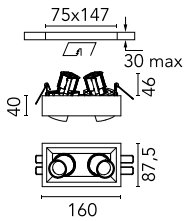

## Johnny 80 Semi-Recessed 2L Square

03.0772.40A - White

Semi-recessed luminaire with LED light source. Power supply not included. Requires one power supply for each optic body.

### Main specifications

<b>Number of heads</b>	2	<b>Net lumen (lm)</b>	373
<b>Lamp category</b>	LED	<b>Mountings</b>	Ceiling recessed
<b>Power (W)</b>	6.2W	<b>Environment</b>	Indoor dry location
<b>CCT (K)</b>	3000K		
<b>CRI</b>	90		

### Physical

<b>Color</b>	White
<b>Orientation</b>	Adjustable
<b>Recessed depth (mm)</b>	152
<b>Weight (kg)</b>	0.5
<b>Tilt (°)</b>	20