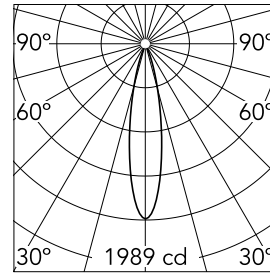

### Main specifications

<b>Number of heads</b>	2	<b>Net lumen (lm)</b>	373
<b>Lamp category</b>	LED	<b>Mountings</b>	Ceiling recessed
<b>Power (W)</b>	6.2W	<b>Environment</b>	Indoor dry location
<b>CCT (K)</b>	3000K		
<b>CRI</b>	90		

### Optical

<b>Lighting type</b>	Direct
<b>LED type</b>	Power LED
<b>Light distribution</b>	Symmetric
<b>Optical type</b>	Medium
<b>Beam angle (°)</b>	21
<b>Beam angle C90-270 (°)</b>	21

<b>Beam Angle:</b>	21°	
<b>h(m)</b>	<b>E(lx)</b>	<b>D(m)</b>
1	1989	0.37
2	497	0.74
3	221	1.12
4	124	1.49
5	80	1.86

### Physical

<b>Color</b>	White
<b>Orientation</b>	Adjustable
<b>Recessed depth (mm)</b>	152
<b>Weight (kg)</b>	0.5
<b>Tilt (°)</b>	20