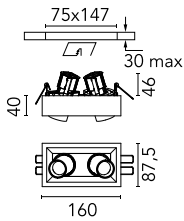

Johnny 80 Semi-Recessed 2L Square

03.0772.40 - White

Semi-recessed luminaire with LED light source. Power supply not included. Requires one power supply for each optic body.

Main specifications

Number of heads	2	Net lumen (lm)	745.22
Lamp category	LED	Mountings	Ceiling recessed
Power (W)	6.2W	Environment	Indoor
CCT (K)	3000K		
CRI	90		

Optical

Lighting type	Direct
LED type	Power LED
Light distribution	Symmetric
Optical type	Medium
Beam angle (°)	23

Beam Angle:	21°		
h(m)	E(lx)	D(m)	
1	1989	0.37	
2	497	0.74	
3	221	1.12	
4	124	1.49	
5	80	1.86	

Physical

Color	White
Orientation	Adjustable
Recessed depth (mm)	152
Weight (kg)	0.50
Tilt (°)	20

Note

Accessories included (honeycomb and screening crosspiece).

Johnny 80 Semi-Recessed 2L Square

Non dimmable continuous current power supply of 220/240V – 50/60Hz with power current selected through adjustable with switch 200 mA – 8,5W / 300 mA – 13W / 350 mA – 15W / 400 mA – 17,5W / 450 mA – 19,5W / 500 mA – 22W
60.9160