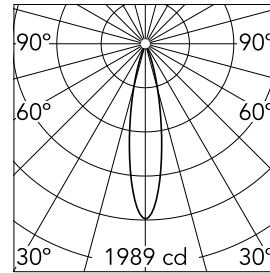

Johnny 80 Semi-Recessed 2L Square

03.0772.40 - White

Semi-recessed luminaire with LED light source. Power supply not included. Requires one power supply for each optic body.

Main specifications

Number of heads	2	Net lumen (lm)	745.22
Lamp category	LED	Mountings	Ceiling recessed
Power (W)	6.2W	Environment	Indoor
CCT (K)	3000K		
CRI	90		

Optical

Lighting type	Direct
LED type	Power LED
Light distribution	Symmetric
Optical type	Medium
Beam angle (°)	23

Beam Angle:	21°		
h(m)	E(lx)	D(m)	
1	1989	0.37	
2	497	0.74	
3	221	1.12	
4	124	1.49	
5	80	1.86	