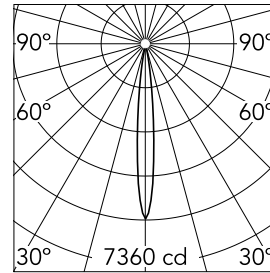

Johnny 80 Semi-Recessed 2L Square

■ 03.0771.TK - Teak

Semi-recessed luminaire with LED light source. Power supply not included. Requires one power supply for each optic body.

Main specifications

Number of heads	2	Net lumen (lm)	770.5
Lamp category	LED	Mountings	Ceiling recessed
Power (W)	6.2W	Environment	Indoor
CCT (K)	2700K		
CRI	90		

Optical

Lighting type	Direct
LED type	Power LED
Light distribution	Symmetric
Optical type	Spot
Beam angle (°)	14

Beam Angle:	11°	
h(m)	E(lx)	D(m)
1	7360	0.19
2	1840	0.38
3	818	0.57
4	460	0.76
5	294	0.95