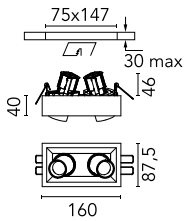

Johnny 80 Semi-Recessed 2L Square

■ 03.0771.TK - Teak

Semi-recessed luminaire with LED light source. Power supply not included. Requires one power supply for each optic body.

Main specifications

Number of heads	2	Net lumen (lm)	770.5
Lamp category	LED	Mountings	Ceiling recessed
Power (W)	6.2W	Environment	Indoor
CCT (K)	2700K		
CRI	90		

Optical

Lighting type	Direct
LED type	Power LED
Light distribution	Symmetric
Optical type	Spot
Beam angle (°)	14

Beam Angle:	11°	
h(m)	E(lx)	D(m)
1	7360	0.19
2	1840	0.38
3	818	0.57
4	460	0.76
5	294	0.95

Physical

Color	Teak
Orientation	Adjustable
Recessed depth (mm)	152
Weight (kg)	0.50
Tilt (°)	20

Note

Accessories included (honeycomb and screening crosspiece).

Johnny 80 Semi-Recessed 2L Square

Non dimmable continuous current power supply of 220/240V – 50/60Hz with power current selected through adjustable with switch 200 mA – 8,5W / 300 mA – 13W / 350 mA – 15W / 400 mA – 17,5W / 450 mA – 19,5W / 500 mA – 22W
60.9160