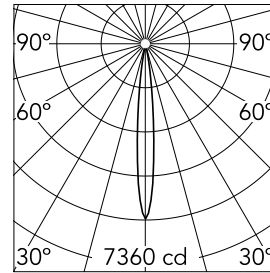

Johnny 80 Semi-Recessed 2L Square

■ □ 03.0771.CEA - Concrete/White

Semi-recessed luminaire with LED light source. Power supply not included. Requires one power supply for each optic body.

Main specifications

Number of heads	2	Net lumen (lm)	385
Lamp category	LED	Mountings	Ceiling recessed
Power (W)	6.2W	Environment	Indoor dry location
CCT (K)	2700K		
CRI	90		

Optical

Lighting type	Direct
LED type	Power LED
Light distribution	Symmetric
Optical type	Spot
Beam angle (°)	11
Beam angle C90-270 (°)	11