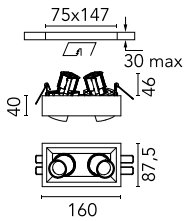

Johnny 80 Semi-Recessed 2L Square

■ □ 03.0771.CEA - Concrete/White

Semi-recessed luminaire with LED light source. Power supply not included. Requires one power supply for each optic body.

Main specifications

Number of heads	2	Net lumen (lm)	385
Lamp category	LED	Mountings	Ceiling recessed
Power (W)	6.2W	Environment	Indoor dry location
CCT (K)	2700K		
CRI	90		

Optical

Lighting type	Direct
LED type	Power LED
Light distribution	Symmetric
Optical type	Spot
Beam angle (°)	11
Beam angle C90-270 (°)	11

Physical

Color	Concrete/White
Orientation	Adjustable
Recessed depth (mm)	152
Weight (kg)	0.65
Tilt (°)	20

Note

Accessories included (honeycomb and screening crosspiece).

Johnny 80 Semi-Recessed 2L Square

Continuous current power supply, dimmable Casambi 220/240V-50/60Hz, 300mA-16W / 350mA-18,5W / 400mA-21,5W / 450mA-24W / 500mA-27W / 600mA-32W / 650mA-35W / 700mA-36W / 750/800/900/1000/1050mA – 38W
60.9207