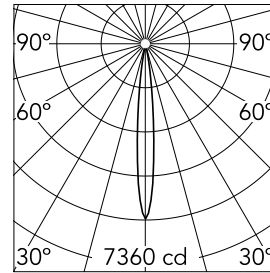

### Main specifications

|                        |       |                       |                     |
|------------------------|-------|-----------------------|---------------------|
| <b>Number of heads</b> | 2     | <b>Net lumen (lm)</b> | 385                 |
| <b>Lamp category</b>   | LED   | <b>Mountings</b>      | Ceiling recessed    |
| <b>Power (W)</b>       | 6.2W  | <b>Environment</b>    | Indoor dry location |
| <b>CCT (K)</b>         | 2700K |                       |                     |
| <b>CRI</b>             | 90    |                       |                     |

### Optical

|                               |           |
|-------------------------------|-----------|
| <b>Lighting type</b>          | Direct    |
| <b>LED type</b>               | Power LED |
| <b>Light distribution</b>     | Symmetric |
| <b>Optical type</b>           | Spot      |
| <b>Beam angle (°)</b>         | 11        |
| <b>Beam angle C90-270 (°)</b> | 11        |

### Physical

|                            |             |
|----------------------------|-------------|
| <b>Color</b>               | White/White |
| <b>Orientation</b>         | Adjustable  |
| <b>Recessed depth (mm)</b> | 152         |
| <b>Weight (kg)</b>         | 0.65        |
| <b>Tilt (°)</b>            | 20          |