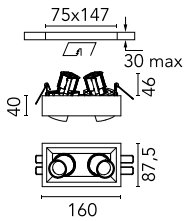

## Johnny 80 Semi-Recessed 2L Square

03.0771.40A - White/White

Semi-recessed luminaire with LED light source. Power supply not included. Requires one power supply for each optic body.

### Main specifications

|                        |       |                       |                     |
|------------------------|-------|-----------------------|---------------------|
| <b>Number of heads</b> | 2     | <b>Net lumen (lm)</b> | 385                 |
| <b>Lamp category</b>   | LED   | <b>Mountings</b>      | Ceiling recessed    |
| <b>Power (W)</b>       | 6.2W  | <b>Environment</b>    | Indoor dry location |
| <b>CCT (K)</b>         | 2700K |                       |                     |
| <b>CRI</b>             | 90    |                       |                     |

### Physical

|                            |             |
|----------------------------|-------------|
| <b>Color</b>               | White/White |
| <b>Orientation</b>         | Adjustable  |
| <b>Recessed depth (mm)</b> | 152         |
| <b>Weight (kg)</b>         | 0.65        |
| <b>Tilt (°)</b>            | 20          |