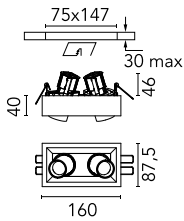

Johnny 80 Semi-Recessed 2L Square

■ 03.0770.CEA - Concrete/White

Semi-recessed luminaire with LED light source. Power supply not included. Requires one power supply for each optic body.

Main specifications

Number of heads	2	Net lumen (lm)	399
Lamp category	LED	Mountings	Ceiling recessed
Power (W)	6.2W	Environment	Indoor dry location
CCT (K)	3000K		
CRI	90		

Optical

Lighting type	Direct
LED type	Power LED
Light distribution	Symmetric
Optical type	Spot
Beam angle (°)	11
Beam angle C90-270 (°)	11

Physical

Color	Concrete/White
Orientation	Adjustable
Recessed depth (mm)	152
Weight (kg)	0.65
Tilt (°)	20

Note

Accessories included (honeycomb and screening crosspiece).

Johnny 80 Semi-Recessed 2L Square

Non dimmable continuous current power supply of 220/240V – 50/60Hz with power current selected through adjustable with switch 200 mA – 8,5W / 300 mA – 13W / 350 mA – 15W / 400 mA – 17,5W / 450 mA – 19,5W / 500 mA – 22W
60.9160