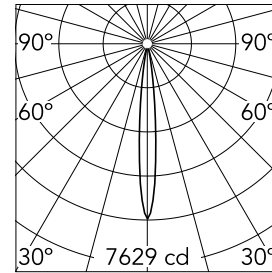

Johnny 80 Semi-Recessed 2L Square

■ 03.0770.CEA - Concrete/White

Semi-recessed luminaire with LED light source. Power supply not included. Requires one power supply for each optic body.

Main specifications

Number of heads	2	Net lumen (lm)	399
Lamp category	LED	Mountings	Ceiling recessed
Power (W)	6.2W	Environment	Indoor dry location
CCT (K)	3000K		
CRI	90		

Optical

Lighting type	Direct
LED type	Power LED
Light distribution	Symmetric
Optical type	Spot
Beam angle (°)	11
Beam angle C90-270 (°)	11