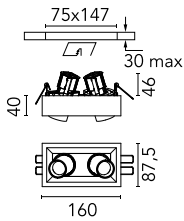

Johnny 80 Semi-Recessed 2L Square

■ 03.0770.14A - Black

Semi-recessed luminaire with LED light source. Power supply not included. Requires one power supply for each optic body.

Main specifications

Number of heads	2	Net lumen (lm)	399
Lamp category	LED	Mountings	Ceiling recessed
Power (W)	6.2W	Environment	Indoor dry location
CCT (K)	3000K		
CRI	90		

Optical

Lighting type	Direct
LED type	Power LED
Light distribution	Symmetric
Optical type	Spot
Beam angle (°)	11
Beam angle C90-270 (°)	11

Beam Angle:	11°		
h(m)	E(lx)	D(m)	
1	7629	0.19	
2	1907	0.38	
3	848	0.57	
4	477	0.76	
5	305	0.95	

Physical

Color	Black
Orientation	Adjustable
Recessed depth (mm)	152
Weight (kg)	0.5
Tilt (°)	20

Note

Accessories included (honeycomb and screening crosspiece).

Johnny 80 Semi-Recessed 2L Square

Continuous current power supply of 13-20W, 110/240V – 50/60Hz with power current selected through adjustable 300 mA – 15W / 350 mA – 18W / 400/450/500/550/600/ 650/700/750/800/850/900 mA – 15W. switch. 0/1-10V or push dimming
60.9188