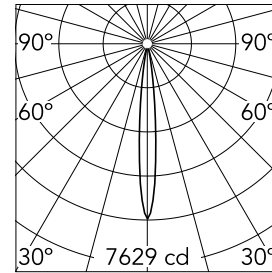

Johnny 80 Semi-Recessed 2L Square

■ 03.0770.14A - Black

Semi-recessed luminaire with LED light source. Power supply not included. Requires one power supply for each optic body.

Main specifications

Number of heads	2	Net lumen (lm)	399
Lamp category	LED	Mountings	Ceiling recessed
Power (W)	6.2W	Environment	Indoor dry location
CCT (K)	3000K		
CRI	90		

Optical

Lighting type	Direct
LED type	Power LED
Light distribution	Symmetric
Optical type	Spot
Beam angle (°)	11
Beam angle C90-270 (°)	11

Beam Angle:	11°		
h(m)	E(lx)	D(m)	
1	7629	0.19	
2	1907	0.38	
3	848	0.57	
4	477	0.76	
5	305	0.95	