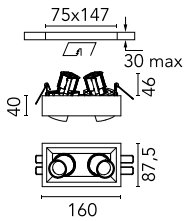

Johnny 80 Semi-Recessed 2L Square

■ ■ 03.0735.CEA - Concrete/Black

Semi-recessed luminaire with LED light source. Power supply not included. Requires one power supply for each optic body.

Main specifications

Number of heads	2	Net lumen (lm)	300
Lamp category	LED	Mountings	Ceiling recessed
Power (W)	6.2W	Environment	Indoor dry location
CCT (K)	2700K		
CRI	90		

Optical

Lighting type	Direct
LED type	Power LED
Light distribution	Symmetric
Optical type	Flood
Beam angle (°)	31
Beam angle C90-270 (°)	31

Physical

Color	Concrete/Black
Orientation	Adjustable
Recessed depth (mm)	152
Weight (kg)	0.65
Tilt (°)	20

Note

Accessories included (honeycomb and screening crosspiece).

Johnny 80 Semi-Recessed 2L Square

Continuous current power supply, dimmable Casambi 220/240V-50/60Hz, 300mA-16W / 350mA-18,5W / 400mA-21,5W / 450mA-24W / 500mA-27W / 600mA-32W / 650mA-35W / 700mA-36W / 750/800/900/1000/1050mA – 38W
60.9207