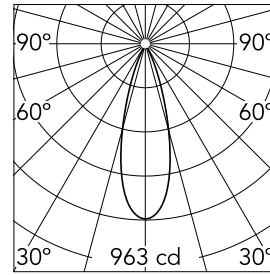

Number of heads	2	Net lumen (lm)	300
Lamp category	LED	Mountings	Ceiling recessed
Power (W)	6.2W	Environment	Indoor dry location
CCT (K)	2700K		
CRI	90		

Optical

Lighting type	Direct
LED type	Power LED
Light distribution	Symmetric
Optical type	Flood
Beam angle (°)	31
Beam angle C90-270 (°)	31