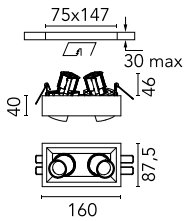

Johnny 80 Semi-Recessed 2L Square

■ 03.0735.40A - White/Black

Semi-recessed luminaire with LED light source. Power supply not included. Requires one power supply for each optic body.

Main specifications

Number of heads	2	Net lumen (lm)	300
Lamp category	LED	Mountings	Ceiling recessed
Power (W)	6.2W	Environment	Indoor dry location
CCT (K)	2700K		
CRI	90		

Optical

Lighting type	Direct
LED type	Power LED
Light distribution	Symmetric
Optical type	Flood
Beam angle (°)	31
Beam angle C90-270 (°)	31

Beam Angle:	31°		
h(m)	E(lx)	D(m)	
1	963	0.55	
2	241	1.10	
3	107	1.65	
4	60	2.20	
5	39	2.75	

Physical

Color	White/Black
Orientation	Adjustable
Recessed depth (mm)	152
Weight (kg)	0.65
Tilt (°)	20

Note

Accessories included (honeycomb and screening crosspiece).

Johnny 80 Semi-Recessed 2L Square

Non dimmable continuous current power supply of 220/240V – 50/60Hz with power current selected through adjustable with switch 200 mA – 8,5W / 300 mA – 13W / 350 mA – 15W / 400 mA – 17,5W / 450 mA – 19,5W / 500 mA – 22W
60.9160