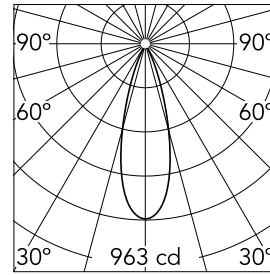

Johnny 80 Semi-Recessed 2L Square

■ 03.0735.40A - White/Black

Semi-recessed luminaire with LED light source. Power supply not included. Requires one power supply for each optic body.

Main specifications

Number of heads	2	Net lumen (lm)	300
Lamp category	LED	Mountings	Ceiling recessed
Power (W)	6.2W	Environment	Indoor dry location
CCT (K)	2700K		
CRI	90		

Optical

Lighting type	Direct
LED type	Power LED
Light distribution	Symmetric
Optical type	Flood
Beam angle (°)	31
Beam angle C90-270 (°)	31

Beam Angle:	31°		
h(m)	E(lx)	D(m)	
1	963	0.55	
2	241	1.10	
3	107	1.65	
4	60	2.20	
5	39	2.75	