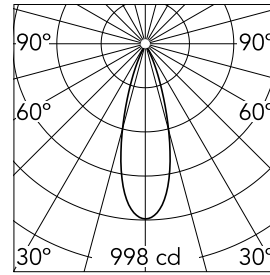

Number of heads	2	Net lumen (lm)	311
Lamp category	LED	Mountings	Ceiling recessed
Power (W)	6.2W	Environment	Indoor dry location
CCT (K)	3000K		
CRI	90		

Optical

Lighting type	Direct
LED type	Power LED
Light distribution	Symmetric Flood
Optical type	Flood
Beam angle (°)	31
Beam angle C90-270 (°)	31