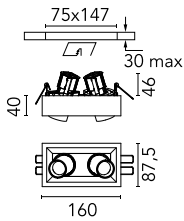

Johnny 80 Semi-Recessed 2L Square

■ ■ 03.0734.TKA - Teak/Black

Semi-recessed luminaire with LED light source. Power supply not included. Requires one power supply for each optic body.