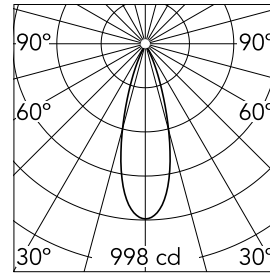

Johnny 80 Semi-Recessed 2L Square

■ 03.0734.TK - Teak

Semi-recessed luminaire with LED light source. Power supply not included. Requires one power supply for each optic body.

Main specifications

Number of heads	2	Net lumen (lm)	622.84
Lamp category	LED	Mountings	Ceiling recessed
Power (W)	6.2W	Environment	Indoor
CCT (K)	3000K		
CRI	90		

Optical

Lighting type	Direct
LED type	Power LED
Light distribution	Symmetric
Optical type	Flood
Beam angle (°)	14

Beam Angle:	31°	
h(m)	E(lx)	D(m)
1	998	0.55
2	249	1.10
3	111	1.65
4	62	2.20
5	40	2.75

Luminous flux luminaire
311 lm (EXTREME CUT OFF)