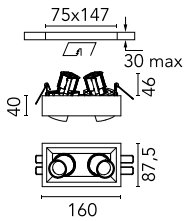

Johnny 80 Semi-Recessed 2L Square

■ 03.0734.TK - Teak

Semi-recessed luminaire with LED light source. Power supply not included. Requires one power supply for each optic body.

Main specifications

Number of heads	2	Net lumen (lm)	622.84
Lamp category	LED	Mountings	Ceiling recessed
Power (W)	6.2W	Environment	Indoor
CCT (K)	3000K		
CRI	90		

Optical

Lighting type	Direct
LED type	Power LED
Light distribution	Symmetric
Optical type	Flood
Beam angle (°)	14

Beam Angle:	31°	
h(m)	E(lx)	D(m)
1	998	0.55
2	249	1.10
3	111	1.65
4	62	2.20
5	40	2.75

Luminous flux luminaire
311 lm (EXTREME CUT OFF)

Physical

Color	Teak
Orientation	Adjustable
Recessed depth (mm)	152
Weight (kg)	0.65
Tilt (°)	20

Note

Accessories included (honeycomb and screening crosspiece).

Johnny 80 Semi-Recessed 2L Square

Non dimmable continuous current power supply of 220/240V – 50/60Hz with power current selected through adjustable with switch 200 mA – 8,5W / 300 mA – 13W / 350 mA – 15W / 400 mA – 17,5W / 450 mA – 19,5W / 500 mA – 22W
60.9160