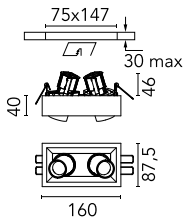

Johnny 80 Semi-Recessed 2L Square

03.0733.40A - White

Semi-recessed luminaire with LED light source. Power supply not included. Requires one power supply for each optic body.

Main specifications

Number of heads	2	Net lumen (lm)	359
Lamp category	LED	Mountings	Ceiling recessed
Power (W)	6.2W	Environment	Indoor dry location
CCT (K)	2700K		
CRI	90		

Optical

Lighting type	Direct
LED type	Power LED
Light distribution	Symmetric
Optical type	Medium
Beam angle (°)	21
Beam angle C90-270 (°)	21

Beam Angle:	21°		
h(m)	E(lx)	D(m)	
1	1919	0.37	
2	480	0.74	
3	213	1.12	
4	120	1.49	
5	77	1.86	

Physical

Color	White
Orientation	Adjustable
Recessed depth (mm)	152
Weight (kg)	0.65
Tilt (°)	20

Note

Accessories included (honeycomb and screening crosspiece).

Johnny 80 Semi-Recessed 2L Square

Non dimmable continuous current power supply of 220/240V – 50/60Hz with power current selected through adjustable with switch 200 mA – 8,5W / 300 mA – 13W / 350 mA – 15W / 400 mA – 17,5W / 450 mA – 19,5W / 500 mA – 22W
60.9160