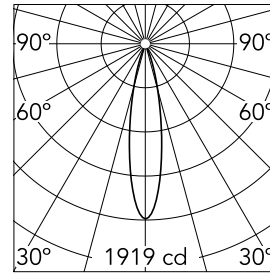

Johnny 80 Semi-Recessed 2L Square

03.0733.40A - White

Semi-recessed luminaire with LED light source. Power supply not included. Requires one power supply for each optic body.

Main specifications

Number of heads	2	Net lumen (lm)	359
Lamp category	LED	Mountings	Ceiling recessed
Power (W)	6.2W	Environment	Indoor dry location
CCT (K)	2700K		
CRI	90		

Optical

Lighting type	Direct
LED type	Power LED
Light distribution	Symmetric
Optical type	Medium
Beam angle (°)	21
Beam angle C90-270 (°)	21

Beam Angle:	21°		
h(m)	E(lx)	D(m)	
1	1919	0.37	
2	480	0.74	
3	213	1.12	
4	120	1.49	
5	77	1.86	