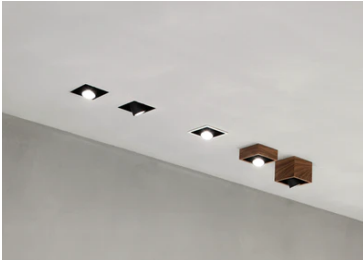

Johnny 80 Semi-Recessed 2L Square

03.0733.40A - White

Semi-recessed luminaire with LED light source. Power supply not included. Requires one power supply for each optic body.

Main specifications

Number of heads	2	Net lumen (lm)	359
Lamp category	LED	Mountings	Ceiling recessed
Power (W)	6.2W	Environment	Indoor dry location
CCT (K)	2700K		
CRI	90		

Optical

Lighting type	Direct
LED type	Power LED
Light distribution	Symmetric
Optical type	Medium
Beam angle (°)	21
Beam angle C90-270 (°)	21

Beam Angle:	21°		
h(m)	E(lx)	D(m)	
1	1919	0.37	
2	480	0.74	
3	213	1.12	
4	120	1.49	
5	77	1.86	

Physical

Color	White
Orientation	Adjustable
Recessed depth (mm)	152
Weight (kg)	0.65
Tilt (°)	20

Note

Accessories included (honeycomb and screening crosspiece).

Johnny 80 Semi-Recessed 2L Square

Non dimmable continuous current power supply of 220/240V – 50/60Hz with power current selected through adjustable with switch 200 mA – 8,5W / 300 mA – 13W / 350 mA – 15W / 400 mA – 17,5W / 450 mA – 19,5W / 500 mA – 22W
60.9160