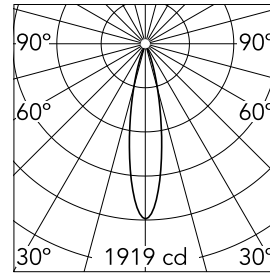

Johnny 80 Semi-Recessed 2L Square

■ 03.0733.14A - Black

Semi-recessed luminaire with LED light source. Power supply not included. Requires one power supply for each optic body.

Main specifications

Number of heads	2	Net lumen (lm)	359
Lamp category	LED	Mountings	Ceiling recessed
Power (W)	6.2W	Environment	Indoor dry location
CCT (K)	2700K		
CRI	90		

Optical

Lighting type	Direct
LED type	Power LED
Light distribution	Symmetric
Optical type	Medium
Beam angle (°)	21
Beam angle C90-270 (°)	21

Beam Angle:	21°		
h(m)	E(lx)	D(m)	
1	1919	0.37	
2	480	0.74	
3	213	1.12	
4	120	1.49	
5	77	1.86	