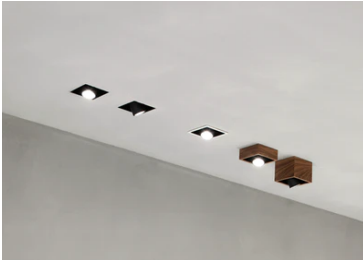

Johnny 80 Semi-Recessed 2L Square

■ 03.0733.14A - Black

Semi-recessed luminaire with LED light source. Power supply not included. Requires one power supply for each optic body.

Main specifications

Number of heads	2	Net lumen (lm)	359
Lamp category	LED	Mountings	Ceiling recessed
Power (W)	6.2W	Environment	Indoor dry location
CCT (K)	2700K		
CRI	90		

Optical

Lighting type	Direct
LED type	Power LED
Light distribution	Symmetric
Optical type	Medium
Beam angle (°)	21
Beam angle C90-270 (°)	21

Beam Angle:	21°		
h(m)	E(lx)	D(m)	
1	1919	0.37	
2	480	0.74	
3	213	1.12	
4	120	1.49	
5	77	1.86	

Physical

Color	Black
Orientation	Adjustable
Recessed depth (mm)	152
Weight (kg)	0.65
Tilt (°)	20

Note

Accessories included (honeycomb and screening crosspiece).

Johnny 80 Semi-Recessed 2L Square

Continuous current power supply, 1-10V, regulable Mains, leading & trailing edge 220/240V – 50/60Hz, 500mA – 10W
60.9411