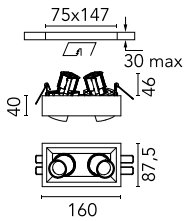

Johnny 80 Semi-Recessed 2L Square

■ 03.0733.14A - Black

Semi-recessed luminaire with LED light source. Power supply not included. Requires one power supply for each optic body.

Main specifications

Number of heads	2	Net lumen (lm)	359
Lamp category	LED	Mountings	Ceiling recessed
Power (W)	6.2W	Environment	Indoor dry location
CCT (K)	2700K		
CRI	90		

Optical

Lighting type	Direct
LED type	Power LED
Light distribution	Symmetric
Optical type	Medium
Beam angle (°)	21
Beam angle C90-270 (°)	21

Beam Angle:	21°		
h(m)	E(lx)	D(m)	
1	1919	0.37	
2	480	0.74	
3	213	1.12	
4	120	1.49	
5	77	1.86	

Physical

Color	Black
Orientation	Adjustable
Recessed depth (mm)	152
Weight (kg)	0.65
Tilt (°)	20

Note

Accessories included (honeycomb and screening crosspiece).

Johnny 80 Semi-Recessed 2L Square

Continuous current power supply, 1-10V, regulable Mains, leading & trailing edge 220/240V – 50/60Hz, 500mA – 10W
60.9411