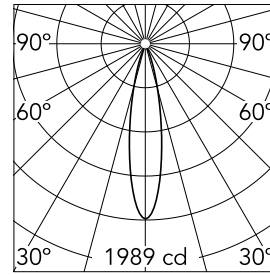

Johnny 80 Semi-Recessed 2L Square

■ 03.0732.CE - Concrete

Semi-recessed luminaire with LED light source. Power supply not included. Requires one power supply for each optic body.

Main specifications

Number of heads	2	Net lumen (lm)	745.22
Lamp category	LED	Mountings	Ceiling recessed
Power (W)	6.2W	Environment	Indoor
CCT (K)	3000K		
CRI	90		

Optical

Lighting type	Direct
LED type	Power LED
Light distribution	Symmetric
Optical type	Medium
Beam angle (°)	23

Beam Angle:	21°	
h(m)	E(lx)	D(m)
1	1989	0.37
2	497	0.74
3	221	1.12
4	124	1.49
5	80	1.86