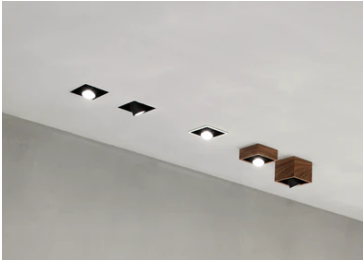

Johnny 80 Semi-Recessed 2L Square

■ 03.0732.CE - Concrete

Semi-recessed luminaire with LED light source. Power supply not included. Requires one power supply for each optic body.

Main specifications

Number of heads	2	Net lumen (lm)	745.22
Lamp category	LED	Mountings	Ceiling recessed
Power (W)	6.2W	Environment	Indoor
CCT (K)	3000K		
CRI	90		

Optical

Lighting type	Direct
LED type	Power LED
Light distribution	Symmetric
Optical type	Medium
Beam angle (°)	23

Beam Angle:	21°	
h(m)	E(lx)	D(m)
1	1989	0.37
2	497	0.74
3	221	1.12
4	124	1.49
5	80	1.86

Physical

Color	Concrete
Orientation	Adjustable
Recessed depth (mm)	152
Weight (kg)	0.65
Tilt (°)	20

Note

Accessories included (honeycomb and screening crosspiece).

Johnny 80 Semi-Recessed 2L Square

Non dimmable continuous current power supply of 220/240V – 50/60Hz with power current selected through adjustable with switch 200 mA – 8,5W / 300 mA – 13W / 350 mA – 15W / 400 mA – 17,5W / 450 mA – 19,5W / 500 mA – 22W
60.9160