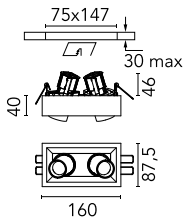

Johnny 80 Semi-Recessed 2L Square

■ 03.0732.CE - Concrete

Semi-recessed luminaire with LED light source. Power supply not included. Requires one power supply for each optic body.

Main specifications

Number of heads	2	Net lumen (lm)	745.22
Lamp category	LED	Mountings	Ceiling recessed
Power (W)	6.2W	Environment	Indoor
CCT (K)	3000K		
CRI	90		

Optical

Lighting type	Direct
LED type	Power LED
Light distribution	Symmetric
Optical type	Medium
Beam angle (°)	23

Beam Angle:	21°	
h(m)	E(lx)	D(m)
1	1989	0.37
2	497	0.74
3	221	1.12
4	124	1.49
5	80	1.86

Physical

Color	Concrete
Orientation	Adjustable
Recessed depth (mm)	152
Weight (kg)	0.65
Tilt (°)	20

Note

Accessories included (honeycomb and screening crosspiece).

Johnny 80 Semi-Recessed 2L Square

Non dimmable continuous current power supply of 220/240V – 50/60Hz with power current selected through adjustable with switch 200 mA – 8,5W / 300 mA – 13W / 350 mA – 15W / 400 mA – 17,5W / 450 mA – 19,5W / 500 mA – 22W
60.9160