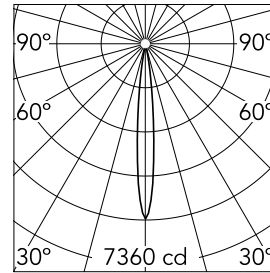

Johnny 80 Semi-Recessed 2L Square

■ 03.0731.CE - Concrete

Semi-recessed luminaire with LED light source. Power supply not included. Requires one power supply for each optic body.

Main specifications

Number of heads	2	Net lumen (lm)	770.5
Lamp category	LED	Mountings	Ceiling recessed
Power (W)	6.2W	Environment	Indoor
CCT (K)	2700K		
CRI	90		

Optical

Lighting type	Direct
LED type	Power LED
Light distribution	Symmetric
Optical type	Spot
Beam angle (°)	14

Beam Angle:	11°	
h(m)	E(lx)	D(m)
1	7360	0.19
2	1840	0.38
3	818	0.57
4	460	0.76
5	294	0.95