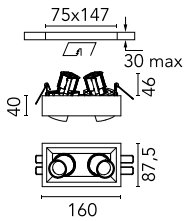

Johnny 80 Semi-Recessed 2L Square

■ 03.0731.CE - Concrete

Semi-recessed luminaire with LED light source. Power supply not included. Requires one power supply for each optic body.

Main specifications

Number of heads	2	Net lumen (lm)	770.5
Lamp category	LED	Mountings	Ceiling recessed
Power (W)	6.2W	Environment	Indoor
CCT (K)	2700K		
CRI	90		

Optical

Lighting type	Direct
LED type	Power LED
Light distribution	Symmetric
Optical type	Spot
Beam angle (°)	14

Beam Angle:	11°	
h(m)	E(lx)	D(m)
1	7360	0.19
2	1840	0.38
3	818	0.57
4	460	0.76
5	294	0.95

Physical

Color	Concrete
Orientation	Adjustable
Recessed depth (mm)	152
Weight (kg)	0.65
Tilt (°)	20

Note

Accessories included (honeycomb and screening crosspiece).

Johnny 80 Semi-Recessed 2L Square

Non dimmable continuous current power supply of 220/240V – 50/60Hz with power current selected through adjustable with switch 200 mA – 8,5W / 300 mA – 13W / 350 mA – 15W / 400 mA – 17,5W / 450 mA – 19,5W / 500 mA – 22W
60.9160