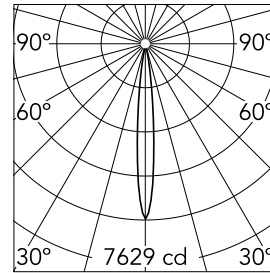

Number of heads	2	Net lumen (lm)	399
Lamp category	LED	Mountings	Ceiling recessed
Power (W)	6.2W	Environment	Indoor dry location
CCT (K)	3000K		
CRI	90		

Optical

Lighting type	Direct
LED type	Power LED
Light distribution	Symmetric
Optical type	Spot
Beam angle (°)	11
Beam angle C90-270 (°)	11