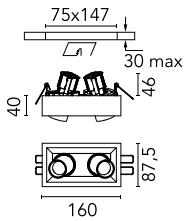

Johnny 80 Semi-Recessed 2L Square

■ ■ 03.0730.CEA - Concrete/Black

Semi-recessed luminaire with LED light source. Power supply not included. Requires one power supply for each optic body.

Main specifications

Number of heads	2	Net lumen (lm)	399
Lamp category	LED	Mountings	Ceiling recessed
Power (W)	6.2W	Environment	Indoor dry location
CCT (K)	3000K		
CRI	90		

Optical

Lighting type	Direct
LED type	Power LED
Light distribution	Symmetric
Optical type	Spot
Beam angle (°)	11
Beam angle C90-270 (°)	11

Physical

Color	Concrete/Black
Orientation	Adjustable
Recessed depth (mm)	152
Weight (kg)	0.65
Tilt (°)	20

Note

Accessories included (honeycomb and screening crosspiece).

Johnny 80 Semi-Recessed 2L Square

Continuous current power supply, dimmable Casambi 220/240V-50/60Hz, 300mA-16W / 350mA-18,5W / 400mA-21,5W / 450mA-24W / 500mA-27W / 600mA-32W / 650mA-35W / 700mA-36W / 750/800/900/1000/1050mA – 38W
60.9207