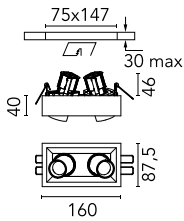

Johnny 80 Semi-Recessed 2L Square

■ 03.0730.CE - Concrete

Semi-recessed luminaire with LED light source. Power supply not included. Requires one power supply for each optic body.

Main specifications

| | | | |
|------------------------|-------|-----------------------|------------------|
| Number of heads | 2 | Net lumen (lm) | 798.62 |
| Lamp category | LED | Mountings | Ceiling recessed |
| Power (W) | 6.2W | Environment | Indoor |
| CCT (K) | 3000K | | |
| CRI | 90 | | |

Optical

| | |
|---------------------------|-----------|
| Lighting type | Direct |
| LED type | Power LED |
| Light distribution | Symmetric |
| Optical type | Spot |
| Beam angle (°) | 14 |

| | | | |
|--------------------|--------------|-------------|--|
| Beam Angle: | 11° | | |
| h(m) | E(lx) | D(m) | |
| 1 | 7629 | 0.19 | |
| 2 | 1907 | 0.38 | |
| 3 | 848 | 0.57 | |
| 4 | 477 | 0.76 | |
| 5 | 305 | 0.95 | |

Physical

| | |
|----------------------------|------------|
| Color | Concrete |
| Orientation | Adjustable |
| Recessed depth (mm) | 152 |
| Weight (kg) | 0.65 |
| Tilt (°) | 20 |

Note

Accessories included (honeycomb and screening crosspiece).