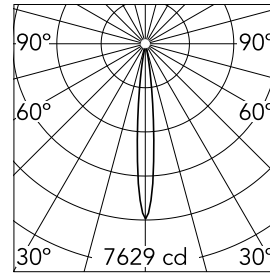

Johnny 80 Semi-Recessed 2L Square

■ 03.0730.CE - Concrete

Semi-recessed luminaire with LED light source. Power supply not included. Requires one power supply for each optic body.

Main specifications

| | | | |
|------------------------|-------|-----------------------|------------------|
| Number of heads | 2 | Net lumen (lm) | 798.62 |
| Lamp category | LED | Mountings | Ceiling recessed |
| Power (W) | 6.2W | Environment | Indoor |
| CCT (K) | 3000K | | |
| CRI | 90 | | |

Optical

| | |
|---------------------------|-----------|
| Lighting type | Direct |
| LED type | Power LED |
| Light distribution | Symmetric |
| Optical type | Spot |
| Beam angle (°) | 14 |

| | | | |
|--------------------|--------------|-------------|--|
| Beam Angle: | 11° | | |
| h(m) | E(lx) | D(m) | |
| 1 | 7629 | 0.19 | |
| 2 | 1907 | 0.38 | |
| 3 | 848 | 0.57 | |
| 4 | 477 | 0.76 | |
| 5 | 305 | 0.95 | |

Physical

| | |
|----------------------------|------------|
| Color | Concrete |
| Orientation | Adjustable |
| Recessed depth (mm) | 152 |
| Weight (kg) | 0.65 |
| Tilt (°) | 20 |

Note

Accessories included (honeycomb and screening crosspiece).