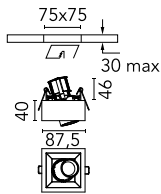

Johnny 80 Semi-Recessed 1L Square

03.0765.TKA - Teak/White

Semi-recessed luminaire with LED light source. Power supply not included.

Main specifications

| | | | |
|------------------------|-------|-----------------------|---------------------|
| Number of heads | 1 | Net lumen (lm) | 300 |
| Lamp category | LED | Mountings | Ceiling recessed |
| Power (W) | 6.2W | Environment | Indoor dry location |
| CCT (K) | 2700K | | |
| CRI | 90 | | |

| | | | |
|--------------------|--------------|-------------|--|
| Beam Angle: | 31° | | |
| h(m) | E(lx) | D(m) | |
| 1 | 963 | 0.55 | |
| 2 | 241 | 1.10 | |
| 3 | 107 | 1.65 | |
| 4 | 60 | 2.20 | |
| 5 | 39 | 2.75 | |

Physical

| | |
|----------------------------|------------|
| Color | Teak/White |
| Orientation | Adjustable |
| Recessed depth (mm) | 121 |
| Weight (kg) | 0.32 |
| Tilt (°) | 20 |

Note

Accessories included (honeycomb and screening crosspiece).