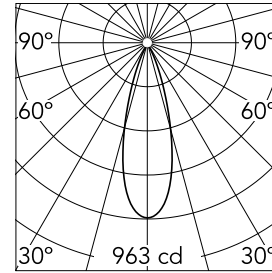

Johnny 80 Semi-Recessed 1L Square

03.0765.TKA - Teak/White

Semi-recessed luminaire with LED light source. Power supply not included.

Main specifications

| | | | |
|------------------------|-------|-----------------------|---------------------|
| Number of heads | 1 | Net lumen (lm) | 300 |
| Lamp category | LED | Mountings | Ceiling recessed |
| Power (W) | 6.2W | Environment | Indoor dry location |
| CCT (K) | 2700K | | |
| CRI | 90 | | |

Optical

| | |
|-------------------------------|-----------|
| Lighting type | Direct |
| LED type | Power LED |
| Light distribution | Symmetric |
| Optical type | Flood |
| Beam angle (°) | 31 |
| Beam angle C90-270 (°) | 31 |

| | | | |
|--------------------|--------------|-------------|--|
| Beam Angle: | 31° | | |
| h(m) | E(lx) | D(m) | |
| 1 | 963 | 0.55 | |
| 2 | 241 | 1.10 | |
| 3 | 107 | 1.65 | |
| 4 | 60 | 2.20 | |
| 5 | 39 | 2.75 | |

Physical

| | |
|----------------------------|------------|
| Color | Teak/White |
| Orientation | Adjustable |
| Recessed depth (mm) | 121 |
| Weight (kg) | 0.32 |
| Tilt (°) | 20 |

Note

Accessories included (honeycomb and screening crosspiece).