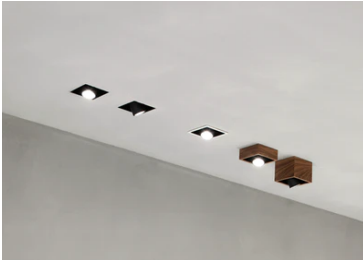

Johnny 80 Semi-Recessed 1L Square

■ 03.0764.TKA - Teak

Semi-recessed luminaire with LED light source. Power supply not included.

Main specifications

Number of heads	1	Net lumen (lm)	311
Lamp category	LED	Mountings	Ceiling recessed
Power (W)	6.2W	Environment	Indoor dry location
CCT (K)	3000K		
CRI	90		

Optical

Lighting type	Direct
LED type	Power LED
Light distribution	Symmetric
Optical type	Flood
Beam angle (°)	31
Beam angle C90-270 (°)	31

Beam Angle: 31°

h(m)	E(lx)	D(m)
1	998	0.55
2	249	1.10
3	111	1.65
4	62	2.20
5	40	2.75

Physical

Color	Teak
Orientation	Adjustable
Recessed depth (mm)	121
Weight (kg)	0.5
Tilt (°)	20

Note

Accessories included (honeycomb and screening crosspiece).

Johnny 80 Semi-Recessed 1L Square

Continuous current power supply, 1-10V, regulable Mains, leading & trailing edge 220/240V – 50/60Hz, 500mA – 10W
60.9411