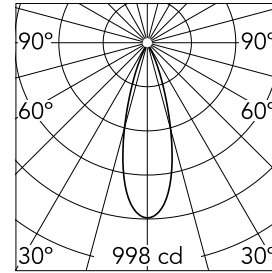

Johnny 80 Semi-Recessed 1L Square

■ 03.0764.TKA - Teak

Semi-recessed luminaire with LED light source. Power supply not included.

Main specifications

Number of heads	1	Net lumen (lm)	311
Lamp category	LED	Mountings	Ceiling recessed
Power (W)	6.2W	Environment	Indoor dry location
CCT (K)	3000K		
CRI	90		

Optical

Lighting type	Direct
LED type	Power LED
Light distribution	Symmetric
Optical type	Flood
Beam angle (°)	31
Beam angle C90-270 (°)	31

Beam Angle: 31°

h(m)	E(lx)	D(m)
1	998	0.55
2	249	1.10
3	111	1.65
4	62	2.20
5	40	2.75