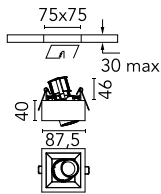

Johnny 80 Semi-Recessed 1L Square

■ 03.0764.TKA - Teak

Semi-recessed luminaire with LED light source. Power supply not included.

Main specifications

Number of heads	1	Net lumen (lm)	311
Lamp category	LED	Mountings	Ceiling recessed
Power (W)	6.2W	Environment	Indoor dry location
CCT (K)	3000K		
CRI	90		

Optical

Lighting type	Direct
LED type	Power LED
Light distribution	Symmetric
Optical type	Flood
Beam angle (°)	31
Beam angle C90-270 (°)	31

Beam Angle: 31°

h(m)	E(lx)	D(m)
1	998	0.55
2	249	1.10
3	111	1.65
4	62	2.20
5	40	2.75

Physical

Color	Teak
Orientation	Adjustable
Recessed depth (mm)	121
Weight (kg)	0.5
Tilt (°)	20

Note

Accessories included (honeycomb and screening crosspiece).

Johnny 80 Semi-Recessed 1L Square

Continuous current power supply, 1-10V, regulable Mains, leading & trailing edge 220/240V – 50/60Hz, 500mA – 10W
60.9411