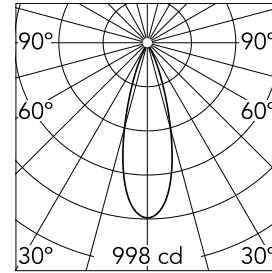

Johnny 80 Semi-Recessed 1L Square

03.0764.CEA - Concrete/White

Semi-recessed luminaire with LED light source. Power supply not included.

Main specifications

Number of heads	1	Net lumen (lm)	311
Lamp category	LED	Mountings	Ceiling recessed
Power (W)	6.2W	Environment	Indoor dry location
CCT (K)	3000K		
CRI	90		

Optical

Lighting type	Direct
LED type	Power LED
Light distribution	Symmetric
Optical type	Flood
Beam angle (°)	31
Beam angle C90-270 (°)	31

Beam Angle:	31°		
h(m)	E(lx)	D(m)	
1	998	0.55	
2	249	1.10	
3	111	1.65	
4	62	2.20	
5	40	2.75	