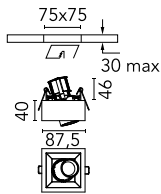

Johnny 80 Semi-Recessed 1L Square

03.0764.CEA - Concrete/White

Semi-recessed luminaire with LED light source. Power supply not included.

Main specifications

Number of heads	1	Net lumen (lm)	311
Lamp category	LED	Mountings	Ceiling recessed
Power (W)	6.2W	Environment	Indoor dry location
CCT (K)	3000K		
CRI	90		

Optical

Lighting type	Direct
LED type	Power LED
Light distribution	Symmetric
Optical type	Flood
Beam angle (°)	31
Beam angle C90-270 (°)	31

Beam Angle:	31°		
h(m)	E(lx)	D(m)	
1	998	0.55	
2	249	1.10	
3	111	1.65	
4	62	2.20	
5	40	2.75	

Physical

Color	Concrete/White
Orientation	Adjustable
Recessed depth (mm)	121
Weight (kg)	0.32
Tilt (°)	20

Note

Accessories included (honeycomb and screening crosspiece).

Johnny 80 Semi-Recessed 1L Square

Continuous current power supply of 13-20W, 110/240V – 50/60Hz with power current selected through adjustable 300 mA – 15W / 350 mA – 18W / 400/450/500/550/600/650/700/750/800/850/900 mA – 15W. switch. 0/1-10V or push dimming
60.9188