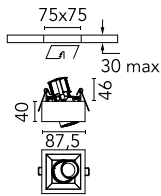

## Johnny 80 Semi-Recessed 1L Square

■ 03.0764.CE - Concrete

Semi-recessed luminaire with LED light source. Power supply not included.