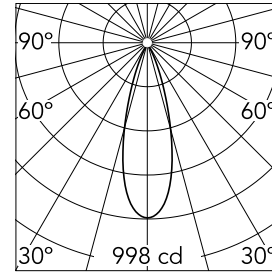

### Main specifications

<b>Number of heads</b>	1	<b>Net lumen (lm)</b>	311
<b>Lamp category</b>	LED	<b>Mountings</b>	Ceiling recessed
<b>Power (W)</b>	6.2W	<b>Environment</b>	Indoor
<b>CCT (K)</b>	3000K		
<b>CRI</b>	90		

### Optical

<b>Lighting type</b>	Direct
<b>LED type</b>	Power LED
<b>Light distribution</b>	Symmetric
<b>Optical type</b>	Flood
<b>Beam angle (°)</b>	31
<b>Beam angle C90-270 (°)</b>	31

<b>Beam Angle:</b>	31°		
<b>h(m)</b>	<b>E(lx)</b>	<b>D(m)</b>	
1	998	0.55	
2	249	1.10	
3	111	1.65	
4	62	2.20	
5	40	2.75	

Luminous flux luminaire  
311 lm (EXTREME CUT OFF)