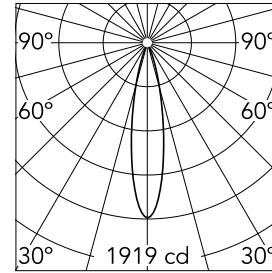

### Main specifications

<b>Number of heads</b>	1	<b>Net lumen (lm)</b>	359
<b>Lamp category</b>	LED	<b>Mountings</b>	Ceiling recessed
<b>Power (W)</b>	6.2W	<b>Environment</b>	Indoor dry location
<b>CCT (K)</b>	2700K		
<b>CRI</b>	90		

### Optical

<b>Lighting type</b>	Direct
<b>LED type</b>	Power LED
<b>Light distribution</b>	Symmetric
<b>Optical type</b>	Medium
<b>Beam angle (°)</b>	21
<b>Beam angle C90-270 (°)</b>	21

<b>Beam Angle:</b>	21°		
<b>h(m)</b>	<b>E(lx)</b>	<b>D(m)</b>	
1	1919	0.37	
2	480	0.74	
3	213	1.12	
4	120	1.49	
5	77	1.86	