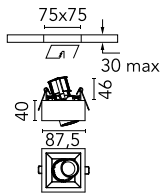

### Main specifications

<b>Number of heads</b>	1	<b>Net lumen (lm)</b>	359
<b>Lamp category</b>	LED	<b>Mountings</b>	Ceiling recessed
<b>Power (W)</b>	6.2W	<b>Environment</b>	Indoor dry location
<b>CCT (K)</b>	2700K		
<b>CRI</b>	90		