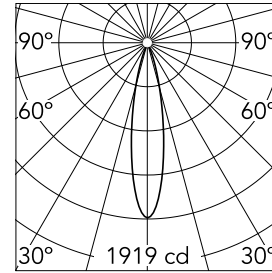

## Johnny 80 Semi-Recessed 1L Square

03.0763.40A - White/White

Semi-recessed luminaire with LED light source. Power supply not included.

### Main specifications

<b>Number of heads</b>	1	<b>Net lumen (lm)</b>	359
<b>Lamp category</b>	LED	<b>Mountings</b>	Ceiling recessed
<b>Power (W)</b>	6.2W	<b>Environment</b>	Indoor dry location
<b>CCT (K)</b>	2700K		
<b>CRI</b>	90		

### Optical

<b>Lighting type</b>	Direct
<b>LED type</b>	Power LED
<b>Light distribution</b>	Symmetric
<b>Optical type</b>	Medium
<b>Beam angle (°)</b>	21
<b>Beam angle C90-270 (°)</b>	21

<b>Beam Angle:</b>	21°		
<b>h(m)</b>	<b>E(lx)</b>	<b>D(m)</b>	
1	1919	0.37	
2	480	0.74	
3	213	1.12	
4	120	1.49	
5	77	1.86	

### Physical

<b>Color</b>	White/White
<b>Orientation</b>	Adjustable
<b>Recessed depth (mm)</b>	121
<b>Weight (kg)</b>	0.32
<b>Tilt (°)</b>	20