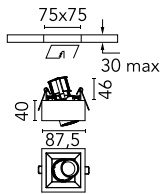

### Main specifications

<b>Number of heads</b>	1	<b>Net lumen (lm)</b>	359
<b>Lamp category</b>	LED	<b>Mountings</b>	Ceiling recessed
<b>Power (W)</b>	6.2W	<b>Environment</b>	Indoor dry location
<b>CCT (K)</b>	2700K		
<b>CRI</b>	90		

### Physical

<b>Color</b>	White/White
<b>Orientation</b>	Adjustable
<b>Recessed depth (mm)</b>	121
<b>Weight (kg)</b>	0.32
<b>Tilt (°)</b>	20