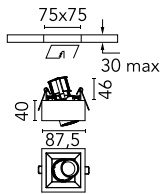

Johnny 80 Semi-Recessed 1L Square

■ □ 03.0763.14A - Black/White

Semi-recessed luminaire with LED light source. Power supply not included.

Main specifications

Number of heads	1	Net lumen (lm)	359
Lamp category	LED	Mountings	Ceiling recessed
Power (W)	6.2W	Environment	Indoor dry location
CCT (K)	2700K		
CRI	90		

Optical

Lighting type	Direct
LED type	Power LED
Light distribution	Symmetric
Optical type	Medium
Beam angle (°)	21
Beam angle C90-270 (°)	21

Beam Angle:	21°		
h(m)	E(lx)	D(m)	
1	1919	0.37	
2	480	0.74	
3	213	1.12	
4	120	1.49	
5	77	1.86	

Physical

Color	Black/White
Orientation	Adjustable
Recessed depth (mm)	121
Weight (kg)	0.32
Tilt (°)	20

Note

Accessories included (honeycomb and screening crosspiece).

Johnny 80 Semi-Recessed 1L Square

Continuous current power supply of 12-20W, 110/240V – 50/60Hz with power current selected through adjustable 350mA – 17W / 400mA – 19W / 450 / 550 / 600 / 700mA – 20W regulable Dali 1 y Dali 2
60.9222