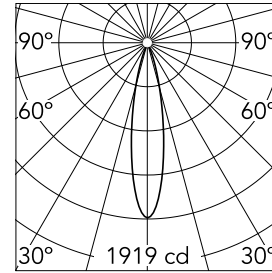

Johnny 80 Semi-Recessed 1L Square

■ □ 03.0763.14A - Black/White

Semi-recessed luminaire with LED light source. Power supply not included.

Main specifications

Number of heads	1	Net lumen (lm)	359
Lamp category	LED	Mountings	Ceiling recessed
Power (W)	6.2W	Environment	Indoor dry location
CCT (K)	2700K		
CRI	90		

Optical

Lighting type	Direct
LED type	Power LED
Light distribution	Symmetric
Optical type	Medium
Beam angle (°)	21
Beam angle C90-270 (°)	21

Beam Angle:	21°		
h(m)	E(lx)	D(m)	
1	1919	0.37	
2	480	0.74	
3	213	1.12	
4	120	1.49	
5	77	1.86	