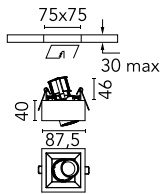

Johnny 80 Semi-Recessed 1L Square

■ 03.0763.14 - Black

Semi-recessed luminaire with LED light source. Power supply not included.

Main specifications

Number of heads	1	Net lumen (lm)	359
Lamp category	LED	Mountings	Ceiling recessed
Power (W)	6.2W	Environment	Indoor
CCT (K)	2700K		
CRI	90		

Optical

Lighting type	Direct
LED type	Power LED
Light distribution	Symmetric
Optical type	Medium
Beam angle (°)	21
Beam angle C90-270 (°)	21

Beam Angle: 21°

h(m)	E(lx)	D(m)
1	1919	0.37
2	480	0.74
3	213	1.12
4	120	1.49
5	77	1.86

Physical

Color	Black
Orientation	Adjustable
Recessed depth (mm)	121
Weight (kg)	0.50
Tilt (°)	20

Note

Accessories included (honeycomb and screening crosspiece).

Johnny 80 Semi-Recessed 1L Square

Non dimmable continuous current power supply of 220/240V – 50/60Hz with power current selected through adjustable with switch 200 mA – 8,5W / 300 mA – 13W / 350 mA – 15W / 400 mA – 17,5W / 450 mA – 19,5W / 500 mA – 22W
60.9160