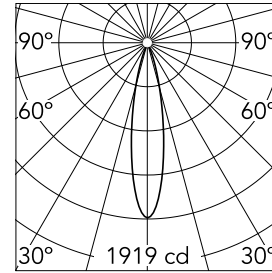

Johnny 80 Semi-Recessed 1L Square

■ 03.0763.14 - Black

Semi-recessed luminaire with LED light source. Power supply not included.

Main specifications

Number of heads	1	Net lumen (lm)	359
Lamp category	LED	Mountings	Ceiling recessed
Power (W)	6.2W	Environment	Indoor
CCT (K)	2700K		
CRI	90		

Optical

Lighting type	Direct
LED type	Power LED
Light distribution	Symmetric
Optical type	Medium
Beam angle (°)	21
Beam angle C90-270 (°)	21

Beam Angle: 21°

h(m)	E(lx)	D(m)
1	1919	0.37
2	480	0.74
3	213	1.12
4	120	1.49
5	77	1.86