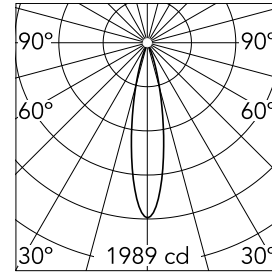

Johnny 80 Semi-Recessed 1L Square

03.0762.CEA - Concrete/White

Semi-recessed luminaire with LED light source. Power supply not included.

Main specifications

Number of heads	1	Net lumen (lm)	373
Lamp category	LED	Mountings	Ceiling recessed
Power (W)	6.2W	Environment	Indoor dry location
CCT (K)	3000K		
CRI	90		

Optical

Lighting type	Direct
LED type	Power LED
Light distribution	Symmetric
Optical type	Medium
Beam angle (°)	21
Beam angle C90-270 (°)	21

Beam Angle:	21°		
h(m)	E(lx)	D(m)	
1	1989	0.37	
2	497	0.74	
3	221	1.12	
4	124	1.49	
5	80	1.86	