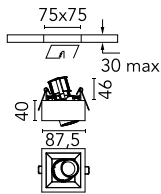

Johnny 80 Semi-Recessed 1L Square

03.0762.CEA - Concrete/White

Semi-recessed luminaire with LED light source. Power supply not included.

Main specifications

Number of heads	1	Net lumen (lm)	373
Lamp category	LED	Mountings	Ceiling recessed
Power (W)	6.2W	Environment	Indoor dry location
CCT (K)	3000K		
CRI	90		

Optical

Lighting type	Direct
LED type	Power LED
Light distribution	Symmetric
Optical type	Medium
Beam angle (°)	21
Beam angle C90-270 (°)	21

Beam Angle:	21°		
h(m)	E(lx)	D(m)	
1	1989	0.37	
2	497	0.74	
3	221	1.12	
4	124	1.49	
5	80	1.86	

Physical

Color	Concrete/White
Orientation	Adjustable
Recessed depth (mm)	121
Weight (kg)	0.32
Tilt (°)	20

Note

Accessories included (honeycomb and screening crosspiece).

Johnny 80 Semi-Recessed 1L Square

Continuous current power supply of 13-20W, 110/240V – 50/60Hz with power current selected through adjustable 300 mA – 15W / 350 mA – 18W / 400/450/500/550/600/650/700/750/800/850/900 mA – 15W. switch. 0/1-10V or push dimming
60.9188