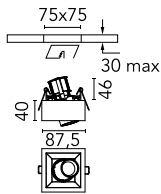

Johnny 80 Semi-Recessed 1L Square

03.0762.40A - White/White

Semi-recessed luminaire with LED light source. Power supply not included.

Main specifications

Number of heads	1	Net lumen (lm)	373
Lamp category	LED	Mountings	Ceiling recessed
Power (W)	6.2W	Environment	Indoor dry location
CCT (K)	3000K		
CRI	90		

Optical

Lighting type	Direct
LED type	Power LED
Light distribution	Symmetric
Optical type	Medium
Beam angle (°)	21
Beam angle C90-270 (°)	21

Beam Angle:	21°		
h(m)	E(lx)	D(m)	
1	1989	0.37	
2	497	0.74	
3	221	1.12	
4	124	1.49	
5	80	1.86	

Physical

Color	White/White
Orientation	Adjustable
Recessed depth (mm)	121
Weight (kg)	0.32
Tilt (°)	20

Note

Accessories included (honeycomb and screening crosspiece).

Johnny 80 Semi-Recessed 1L Square

Continuous current power supply of 10-20W, 110/240V – 50/60Hz with power current selected through adjustable 250 mA – 10W / 350 mA – 15W / 400 mA – 17W / 450 mA – 19W / 500/550/600/700 mA – 20W, Dali 1 switch.
60.8847