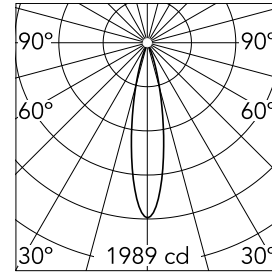

Johnny 80 Semi-Recessed 1L Square

03.0762.40A - White/White

Semi-recessed luminaire with LED light source. Power supply not included.

Main specifications

Number of heads	1	Net lumen (lm)	373
Lamp category	LED	Mountings	Ceiling recessed
Power (W)	6.2W	Environment	Indoor dry location
CCT (K)	3000K		
CRI	90		

Optical

Lighting type	Direct
LED type	Power LED
Light distribution	Symmetric
Optical type	Medium
Beam angle (°)	21
Beam angle C90-270 (°)	21

Beam Angle:	21°		
h(m)	E(lx)	D(m)	
1	1989	0.37	
2	497	0.74	
3	221	1.12	
4	124	1.49	
5	80	1.86	