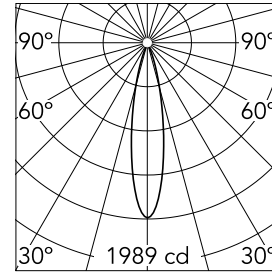

### Optical

|                               |           |
|-------------------------------|-----------|
| <b>Lighting type</b>          | Direct    |
| <b>LED type</b>               | Power LED |
| <b>Light distribution</b>     | Symmetric |
| <b>Optical type</b>           | Medium    |
| <b>Beam angle (°)</b>         | 21        |
| <b>Beam angle C90-270 (°)</b> | 21        |