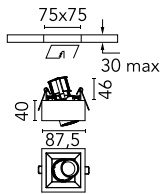

### Main specifications

|                        |       |                       |                  |
|------------------------|-------|-----------------------|------------------|
| <b>Number of heads</b> | 1     | <b>Net lumen (lm)</b> | 373              |
| <b>Lamp category</b>   | LED   | <b>Mountings</b>      | Ceiling recessed |
| <b>Power (W)</b>       | 6.2W  | <b>Environment</b>    | Indoor           |
| <b>CCT (K)</b>         | 3000K |                       |                  |
| <b>CRI</b>             | 90    |                       |                  |

### Physical

|                            |            |
|----------------------------|------------|
| <b>Color</b>               | White      |
| <b>Orientation</b>         | Adjustable |
| <b>Recessed depth (mm)</b> | 121        |
| <b>Weight (kg)</b>         | 0.50       |
| <b>Tilt (°)</b>            | 20         |