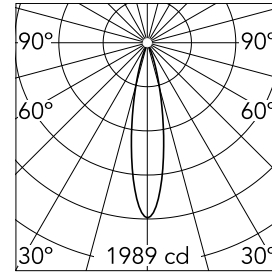

Johnny 80 Semi-Recessed 1L Square

■ □ 03.0762.14A - Black/White

Semi-recessed luminaire with LED light source. Power supply not included.

Main specifications

Number of heads	1	Net lumen (lm)	373
Lamp category	LED	Mountings	Ceiling recessed
Power (W)	6.2W	Environment	Indoor dry location
CCT (K)	3000K		
CRI	90		

Optical

Lighting type	Direct
LED type	Power LED
Light distribution	Symmetric
Optical type	Medium
Beam angle (°)	21
Beam angle C90-270 (°)	21

Beam Angle:	21°		
h(m)	E(lx)	D(m)	
1	1989	0.37	
2	497	0.74	
3	221	1.12	
4	124	1.49	
5	80	1.86	