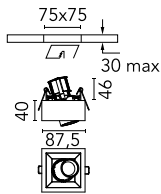

Johnny 80 Semi-Recessed 1L Square

■ □ 03.0762.14A - Black/White

Semi-recessed luminaire with LED light source. Power supply not included.

Main specifications

Number of heads	1	Net lumen (lm)	373
Lamp category	LED	Mountings	Ceiling recessed
Power (W)	6.2W	Environment	Indoor dry location
CCT (K)	3000K		
CRI	90		

Optical

Lighting type	Direct
LED type	Power LED
Light distribution	Symmetric
Optical type	Medium
Beam angle (°)	21
Beam angle C90-270 (°)	21

Beam Angle:	21°		
h(m)	E(lx)	D(m)	
1	1989	0.37	
2	497	0.74	
3	221	1.12	
4	124	1.49	
5	80	1.86	

Physical

Color	Black/White
Orientation	Adjustable
Recessed depth (mm)	121
Weight (kg)	0.32
Tilt (°)	20

Note

Accessories included (honeycomb and screening crosspiece).

Johnny 80 Semi-Recessed 1L Square

Non dimmable continuous current power supply of 220/240V – 50/60Hz with power current selected through adjustable with switch 200 mA – 8,5W / 300 mA – 13W / 350 mA – 15W / 400 mA – 17,5W / 450 mA – 19,5W / 500 mA – 22W
60.9160