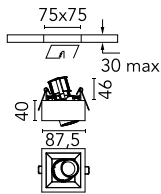

### Main specifications

<b>Number of heads</b>	1	<b>Net lumen (lm)</b>	385
<b>Lamp category</b>	LED	<b>Mountings</b>	Ceiling recessed
<b>Power (W)</b>	6.2W	<b>Environment</b>	Indoor dry location
<b>CCT (K)</b>	2700K		
<b>CRI</b>	90		

### Physical

<b>Color</b>	White/White
<b>Orientation</b>	Adjustable
<b>Recessed depth (mm)</b>	121
<b>Weight (kg)</b>	0.32
<b>Tilt (°)</b>	20