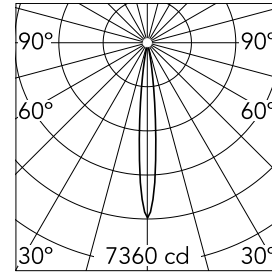

## Johnny 80 Semi-Recessed 1L Square

03.0761.40A - White/White

Semi-recessed luminaire with LED light source. Power supply not included.

### Optical

<b>Lighting type</b>	Direct
<b>LED type</b>	Power LED
<b>Light distribution</b>	Symmetric
<b>Optical type</b>	Spot
<b>Beam angle (°)</b>	11
<b>Beam angle C90-270 (°)</b>	11

<b>Beam Angle:</b>	11°	
<b>h(m)</b>	<b>E(lx)</b>	<b>D(m)</b>
1	7360	0.19
2	1840	0.38
3	818	0.57
4	460	0.76
5	294	0.95

Luminous flux luminaire  
385 lm (EXTREME CUT OFF)

### Physical

<b>Color</b>	White/White
<b>Orientation</b>	Adjustable
<b>Recessed depth (mm)</b>	121
<b>Weight (kg)</b>	0.32
<b>Tilt (°)</b>	20