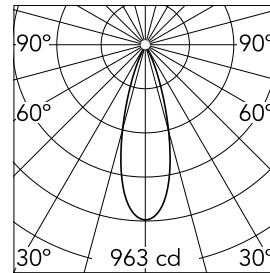

Johnny 80 Semi-Recessed 1L Square

■ ■ 03.0723.CEA - Concrete/Black

Semi-recessed luminaire with LED light source. Power supply not included.

Main specifications

Number of heads	1	Net lumen (lm)	300
Lamp category	LED	Mountings	Ceiling recessed
Power (W)	6.2W	Environment	Indoor dry location
CCT (K)	2700K		
CRI	90		

Optical

Lighting type	Direct
LED type	Power LED
Light distribution	Symmetric
Optical type	Flood
Beam angle (°)	31
Beam angle C90-270 (°)	31

Beam Angle:	31°		
h(m)	E(lx)	D(m)	
1	963	0.55	
2	241	1.10	
3	107	1.65	
4	60	2.20	
5	39	2.75	