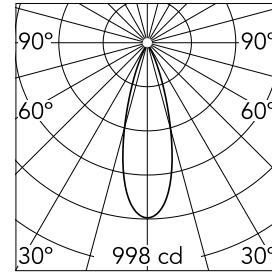

### Main specifications

<b>Number of heads</b>	1	<b>Net lumen (lm)</b>	311
<b>Lamp category</b>	LED	<b>Mountings</b>	Ceiling recessed
<b>Power (W)</b>	6.2W	<b>Environment</b>	Indoor dry location
<b>CCT (K)</b>	3000K		
<b>CRI</b>	90		

### Optical

<b>Lighting type</b>	Direct
<b>LED type</b>	Power LED
<b>Light distribution</b>	Symmetric
<b>Optical type</b>	Flood
<b>Beam angle (°)</b>	31
<b>Beam angle C90-270 (°)</b>	31

<b>Beam Angle:</b>	31°		
<b>h(m)</b>	<b>E(lx)</b>	<b>D(m)</b>	
1	998	0.55	
2	249	1.10	
3	111	1.65	
4	62	2.20	
5	40	2.75	