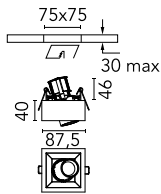

### Main specifications

<b>Number of heads</b>	1	<b>Net lumen (lm)</b>	311
<b>Lamp category</b>	LED	<b>Mountings</b>	Ceiling recessed
<b>Power (W)</b>	6.2W	<b>Environment</b>	Indoor dry location
<b>CCT (K)</b>	3000K		
<b>CRI</b>	90		