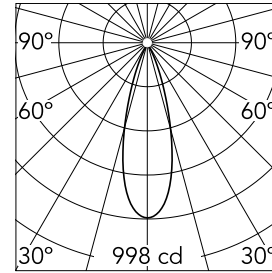

## Johnny 80 Semi-Recessed 1L Square

03.0722.40A - White

Semi-recessed luminaire with LED light source. Power supply not included.

### Main specifications

<b>Number of heads</b>	1	<b>Net lumen (lm)</b>	311
<b>Lamp category</b>	LED	<b>Mountings</b>	Ceiling recessed
<b>Power (W)</b>	6.2W	<b>Environment</b>	Indoor dry location
<b>CCT (K)</b>	3000K		
<b>CRI</b>	90		

### Optical

<b>Lighting type</b>	Direct
<b>LED type</b>	Power LED
<b>Light distribution</b>	Symmetric
<b>Optical type</b>	Flood
<b>Beam angle (°)</b>	31
<b>Beam angle C90-270 (°)</b>	31

Beam Angle: 31°

h(m)	E(lx)	D(m)
1	998	0.55
2	249	1.10
3	111	1.65
4	62	2.20
5	40	2.75

### Physical

<b>Color</b>	White
<b>Orientation</b>	Adjustable
<b>Recessed depth (mm)</b>	121
<b>Weight (kg)</b>	0.32
<b>Tilt (°)</b>	20