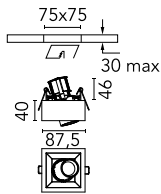

Johnny 80 Semi-Recessed 1L Square

03.0722.40A - White

Semi-recessed luminaire with LED light source. Power supply not included.