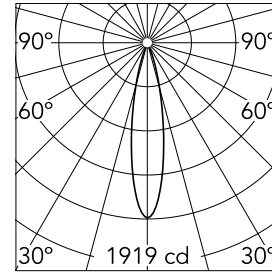

Johnny 80 Semi-Recessed 1L Square

■ ■ 03.0721.CEA - Concrete/Black

Semi-recessed luminaire with LED light source. Power supply not included.

Main specifications

Number of heads	1	Net lumen (lm)	359
Lamp category	LED	Mountings	Ceiling recessed
Power (W)	6.2W	Environment	Indoor dry location
CCT (K)	2700K		
CRI	90		

Optical

Lighting type	Direct
LED type	Power LED
Light distribution	Symmetric
Optical type	Medium
Beam angle (°)	21
Beam angle C90-270 (°)	21

Beam Angle:	21°		
h(m)	E(lx)	D(m)	
1	1919	0.37	
2	480	0.74	
3	213	1.12	
4	120	1.49	
5	77	1.86	