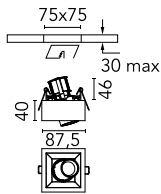

Johnny 80 Semi-Recessed 1L Square

■ ■ 03.0721.CEA - Concrete/Black

Semi-recessed luminaire with LED light source. Power supply not included.

Main specifications

Number of heads	1	Net lumen (lm)	359
Lamp category	LED	Mountings	Ceiling recessed
Power (W)	6.2W	Environment	Indoor dry location
CCT (K)	2700K		
CRI	90		

Optical

Lighting type	Direct
LED type	Power LED
Light distribution	Symmetric
Optical type	Medium
Beam angle (°)	21
Beam angle C90-270 (°)	21

Beam Angle:	21°		
h(m)	E(lx)	D(m)	
1	1919	0.37	
2	480	0.74	
3	213	1.12	
4	120	1.49	
5	77	1.86	

Physical

Color	Concrete/Black
Orientation	Adjustable
Recessed depth (mm)	121
Weight (kg)	0.32
Tilt (°)	20

Note

Accessories included (honeycomb and screening crosspiece).

Johnny 80 Semi-Recessed 1L Square

Continuous current power supply of 12-20W, 110/240V – 50/60Hz with power current selected through adjustable 350mA – 17W / 400mA – 19W / 450 / 550 / 600 / 700mA – 20W regulable Dali 1 y Dali 2
60.9222