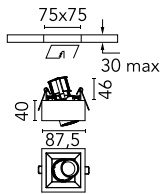

Johnny 80 Semi-Recessed 1L Square

■ 03.0721.40A - White/Black

Semi-recessed luminaire with LED light source. Power supply not included.

Main specifications

Number of heads	1	Net lumen (lm)	359
Lamp category	LED	Mountings	Ceiling recessed
Power (W)	6.2W	Environment	Indoor dry location
CCT (K)	2700K		
CRI	90		

Optical

Lighting type	Direct
LED type	Power LED
Light distribution	Symmetric
Optical type	Medium
Beam angle (°)	21
Beam angle C90-270 (°)	21

Beam Angle:	21°		
h(m)	E(lx)	D(m)	
1	1919	0.37	
2	480	0.74	
3	213	1.12	
4	120	1.49	
5	77	1.86	

Physical

Color	White/Black
Orientation	Adjustable
Recessed depth (mm)	121
Weight (kg)	0.32
Tilt (°)	20

Note

Accessories included (honeycomb and screening crosspiece).

Johnny 80 Semi-Recessed 1L Square

Non dimmable continuous current power supply of 220/240V – 50/60Hz with power current selected through adjustable with switch 200 mA – 8,5W / 300 mA – 13W / 350 mA – 15W / 400 mA – 17,5W / 450 mA – 19,5W / 500 mA – 22W
60.9160