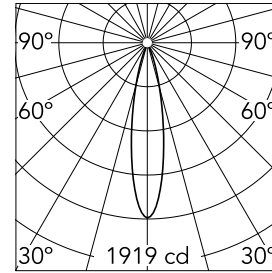

Johnny 80 Semi-Recessed 1L Square

■ 03.0721.40A - White/Black

Semi-recessed luminaire with LED light source. Power supply not included.

Main specifications

Number of heads	1	Net lumen (lm)	359
Lamp category	LED	Mountings	Ceiling recessed
Power (W)	6.2W	Environment	Indoor dry location
CCT (K)	2700K		
CRI	90		

Optical

Lighting type	Direct
LED type	Power LED
Light distribution	Symmetric
Optical type	Medium
Beam angle (°)	21
Beam angle C90-270 (°)	21

Beam Angle:	21°		
h(m)	E(lx)	D(m)	
1	1919	0.37	
2	480	0.74	
3	213	1.12	
4	120	1.49	
5	77	1.86	