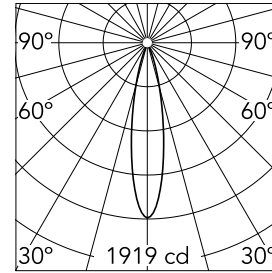

Johnny 80 Semi-Recessed 1L Square

03.0721.40 - White

Semi-recessed luminaire with LED light source. Power supply not included.

Main specifications

Number of heads	1	Net lumen (lm)	359
Lamp category	LED	Mountings	Ceiling recessed
Power (W)	6.2W	Environment	Indoor
CCT (K)	2700K		
CRI	90		

Optical

Lighting type	Direct
LED type	Power LED
Light distribution	Symmetric
Optical type	Medium
Beam angle (°)	21
Beam angle C90-270 (°)	21

Beam Angle:	21°		
h(m)	E(lx)	D(m)	
1	1919	0.37	
2	480	0.74	
3	213	1.12	
4	120	1.49	
5	77	1.86	

Certification / Marking

Physical

Color	White
Orientation	Adjustable
Recessed depth (mm)	121
Weight (kg)	0.32
Tilt (°)	20

Note

Accessories included (honeycomb and screening crosspiece).

Johnny 80 Semi-Recessed 1L Square