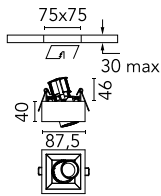

Johnny 80 Semi-Recessed 1L Square

03.0721.40 - White

Semi-recessed luminaire with LED light source. Power supply not included.

Main specifications

Number of heads	1	Net lumen (lm)	359
Lamp category	LED	Mountings	Ceiling recessed
Power (W)	6.2W	Environment	Indoor
CCT (K)	2700K		
CRI	90		

Optical

Lighting type	Direct
LED type	Power LED
Light distribution	Symmetric
Optical type	Medium
Beam angle (°)	21
Beam angle C90-270 (°)	21

Beam Angle:	21°		
h(m)	E(lx)	D(m)	
1	1919	0.37	
2	480	0.74	
3	213	1.12	
4	120	1.49	
5	77	1.86	

Certification / Marking

Physical

Color	White
Orientation	Adjustable
Recessed depth (mm)	121
Weight (kg)	0.32
Tilt (°)	20

Note

Accessories included (honeycomb and screening crosspiece).

Johnny 80 Semi-Recessed 1L Square