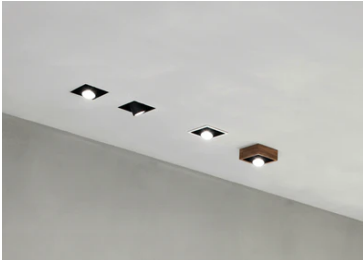

## Johnny 80 Semi-Recessed 1L Square

■ ■ 03.0720.CEA - Concrete/Black

Semi-recessed luminaire with LED light source. Power supply not included.