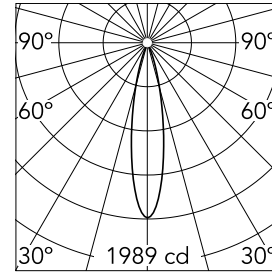

### Main specifications

<b>Number of heads</b>	1	<b>Net lumen (lm)</b>	373
<b>Lamp category</b>	LED	<b>Mountings</b>	Ceiling recessed
<b>Power (W)</b>	6.2W	<b>Environment</b>	Indoor dry location
<b>CCT (K)</b>	3000K		
<b>CRI</b>	90		

### Optical

<b>Lighting type</b>	Direct
<b>LED type</b>	Power LED
<b>Light distribution</b>	Symmetric
<b>Optical type</b>	Medium
<b>Beam angle (°)</b>	21
<b>Beam angle C90-270 (°)</b>	21

<b>Beam Angle:</b>	21°		
<b>h(m)</b>	<b>E(lx)</b>	<b>D(m)</b>	
1	1989	0.37	
2	497	0.74	
3	221	1.12	
4	124	1.49	
5	80	1.86	

Luminous flux luminaire  
373 lm (EXTREME CUT OFF)