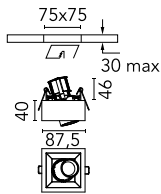

### Main specifications

<b>Number of heads</b>	1	<b>Net lumen (lm)</b>	373
<b>Lamp category</b>	LED	<b>Mountings</b>	Ceiling recessed
<b>Power (W)</b>	6.2W	<b>Environment</b>	Indoor dry location
<b>CCT (K)</b>	3000K		
<b>CRI</b>	90		