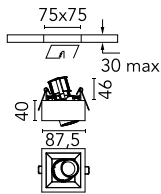

Johnny 80 Semi-Recessed 1L Square

■ ■ 03.0720.14A - Black/Black

Semi-recessed luminaire with LED light source. Power supply not included.

Main specifications

Number of heads	1	Net lumen (lm)	373
Lamp category	LED	Mountings	Ceiling recessed
Power (W)	6.2W	Environment	Indoor dry location
CCT (K)	3000K		
CRI	90		

Optical

Lighting type	Direct
LED type	Power LED
Light distribution	Symmetric
Optical type	Medium
Beam angle (°)	21
Beam angle C90-270 (°)	21

Beam Angle:	21°		
h(m)	E(lx)	D(m)	
1	1989	0.37	
2	497	0.74	
3	221	1.12	
4	124	1.49	
5	80	1.86	

Physical

Color	Black/Black
Orientation	Adjustable
Recessed depth (mm)	121
Weight (kg)	0.32
Tilt (°)	20

Note

Accessories included (honeycomb and screening crosspiece).

Johnny 80 Semi-Recessed 1L Square

Non dimmable continuous current power supply of 220/240V – 50/60Hz with power current selected through adjustable with switch 200 mA – 8,5W / 300 mA – 13W / 350 mA – 15W / 400 mA – 17,5W / 450 mA – 19,5W / 500 mA – 22W
60.9160