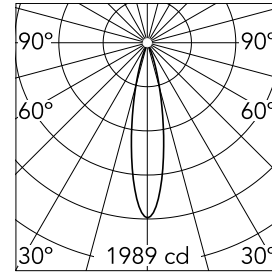

Johnny 80 Semi-Recessed 1L Square

■ ■ 03.0720.14A - Black/Black

Semi-recessed luminaire with LED light source. Power supply not included.

Main specifications

Number of heads	1	Net lumen (lm)	373
Lamp category	LED	Mountings	Ceiling recessed
Power (W)	6.2W	Environment	Indoor dry location
CCT (K)	3000K		
CRI	90		

Optical

Lighting type	Direct
LED type	Power LED
Light distribution	Symmetric
Optical type	Medium
Beam angle (°)	21
Beam angle C90-270 (°)	21

Beam Angle:	21°		
h(m)	E(lx)	D(m)	
1	1989	0.37	
2	497	0.74	
3	221	1.12	
4	124	1.49	
5	80	1.86	