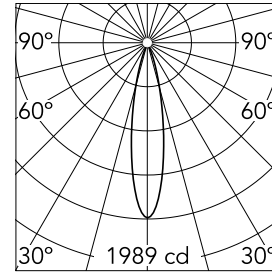

Johnny 80 Semi-Recessed 1L Square

■ 03.0720.14 - Black

Semi-recessed luminaire with LED light source. Power supply not included.

Main specifications

Number of heads	1	Net lumen (lm)	373
Lamp category	LED	Mountings	Ceiling recessed
Power (W)	6.2W	Environment	Indoor
CCT (K)	3000K		
CRI	90		

Optical

Lighting type	Direct
LED type	Power LED
Light distribution	Symmetric
Optical type	Medium
Beam angle (°)	21
Beam angle C90-270 (°)	21

Beam Angle:	21°		
h(m)	E(lx)	D(m)	
1	1989	0.37	
2	497	0.74	
3	221	1.12	
4	124	1.49	
5	80	1.86	