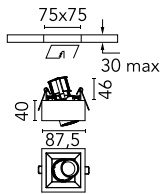

Johnny 80 Semi-Recessed 1L Square

■ 03.0720.14 - Black

Semi-recessed luminaire with LED light source. Power supply not included.

Main specifications

Number of heads	1	Net lumen (lm)	373
Lamp category	LED	Mountings	Ceiling recessed
Power (W)	6.2W	Environment	Indoor
CCT (K)	3000K		
CRI	90		

Optical

Lighting type	Direct
LED type	Power LED
Light distribution	Symmetric
Optical type	Medium
Beam angle (°)	21
Beam angle C90-270 (°)	21

Beam Angle:	21°		
h(m)	E(lx)	D(m)	
1	1989	0.37	
2	497	0.74	
3	221	1.12	
4	124	1.49	
5	80	1.86	

Physical

Color	Black
Orientation	Adjustable
Recessed depth (mm)	121
Weight (kg)	0.32
Tilt (°)	20

Note

Accessories included (honeycomb and screening crosspiece).

Johnny 80 Semi-Recessed 1L Square

Non dimmable continuous current power supply of 220/240V – 50/60Hz with power current selected through adjustable with switch 200 mA – 8,5W / 300 mA – 13W / 350 mA – 15W / 400 mA – 17,5W / 450 mA – 19,5W / 500 mA – 22W
60.9160