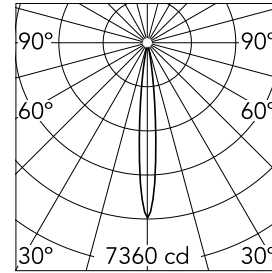

### Main specifications

<b>Number of heads</b>	1	<b>Net lumen (lm)</b>	385
<b>Lamp category</b>	LED	<b>Mountings</b>	Ceiling recessed
<b>Power (W)</b>	6.2W	<b>Environment</b>	Indoor dry location
<b>CCT (K)</b>	2700K		
<b>CRI</b>	90		

### Optical

<b>Lighting type</b>	Direct
<b>LED type</b>	Power LED
<b>Light distribution</b>	Symmetric
<b>Optical type</b>	Spot
<b>Beam angle (°)</b>	11
<b>Beam angle C90-270 (°)</b>	11

<b>Beam Angle:</b>	11°		
<b>h(m)</b>	<b>E(lx)</b>	<b>D(m)</b>	
1	7360	0.19	
2	1840	0.38	
3	818	0.57	
4	460	0.76	
5	294	0.95	

Luminous flux luminaire  
385 lm (EXTREME CUT OFF)