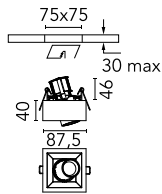

### Main specifications

<b>Number of heads</b>	1	<b>Net lumen (lm)</b>	385
<b>Lamp category</b>	LED	<b>Mountings</b>	Ceiling recessed
<b>Power (W)</b>	6.2W	<b>Environment</b>	Indoor dry location
<b>CCT (K)</b>	2700K		
<b>CRI</b>	90		