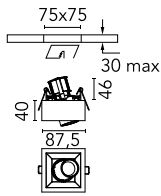

Johnny 80 Semi-Recessed 1L Square

■ 03.0719.TK - Teak

Semi-recessed luminaire with LED light source. Power supply not included.

Main specifications

Number of heads	1	Net lumen (lm)	385
Lamp category	LED	Mountings	Ceiling recessed
Power (W)	6.2W	Environment	Indoor
CCT (K)	2700K		
CRI	90		

Optical

Lighting type	Direct
LED type	Power LED
Light distribution	Symmetric
Optical type	Spot
Beam angle (°)	11
Beam angle C90-270 (°)	11

Beam Angle: 11°

h(m)	E(lx)	D(m)
1	7360	0.19
2	1840	0.38
3	818	0.57
4	460	0.76
5	294	0.95

Physical

Color	Teak
Orientation	Adjustable
Recessed depth (mm)	121
Weight (kg)	0.32
Tilt (°)	20

Note

Accessories included (honeycomb and screening crosspiece).

Johnny 80 Semi-Recessed 1L Square

Non dimmable continuous current power supply of 220/240V – 50/60Hz with power current selected through adjustable with switch 200 mA – 8,5W / 300 mA – 13W / 350 mA – 15W / 400 mA – 17,5W / 450 mA – 19,5W / 500 mA – 22W
60.9160