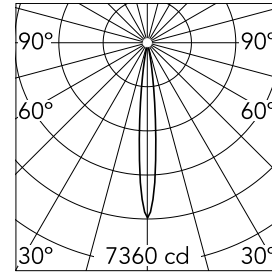

Johnny 80 Semi-Recessed 1L Square

■ 03.0719.TK - Teak

Semi-recessed luminaire with LED light source. Power supply not included.

Main specifications

Number of heads	1	Net lumen (lm)	385
Lamp category	LED	Mountings	Ceiling recessed
Power (W)	6.2W	Environment	Indoor
CCT (K)	2700K		
CRI	90		

Optical

Lighting type	Direct
LED type	Power LED
Light distribution	Symmetric
Optical type	Spot
Beam angle (°)	11
Beam angle C90-270 (°)	11

Beam Angle: 11°

h(m)	E(lx)	D(m)
1	7360	0.19
2	1840	0.38
3	818	0.57
4	460	0.76
5	294	0.95