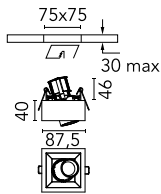

Johnny 80 Semi-Recessed 1L Square

03.0719.40A - White

Semi-recessed luminaire with LED light source. Power supply not included.

Main specifications

Number of heads	1	Net lumen (lm)	385
Lamp category	LED	Mountings	Ceiling recessed
Power (W)	6.2W	Environment	Indoor dry location
CCT (K)	2700K		
CRI	90		

Optical

Lighting type	Direct
LED type	Power LED
Light distribution	Symmetric
Optical type	Spot
Beam angle (°)	11
Beam angle C90-270 (°)	11

Beam Angle:	11°		
h(m)	E(lx)	D(m)	
1	7360	0.19	
2	1840	0.38	
3	818	0.57	
4	460	0.76	
5	294	0.95	

Physical

Color	White
Orientation	Adjustable
Recessed depth (mm)	121
Weight (kg)	0.32
Tilt (°)	20

Note

Accessories included (honeycomb and screening crosspiece).

Johnny 80 Semi-Recessed 1L Square

Continuous current power supply, 1-10V, regulable Mains, leading & trailing edge 220/240V – 50/60Hz, 500mA – 10W
60.9411