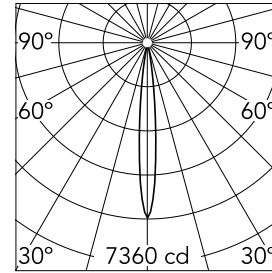

Johnny 80 Semi-Recessed 1L Square

03.0719.40A - White

Semi-recessed luminaire with LED light source. Power supply not included.

Main specifications

Number of heads	1	Net lumen (lm)	385
Lamp category	LED	Mountings	Ceiling recessed
Power (W)	6.2W	Environment	Indoor dry location
CCT (K)	2700K		
CRI	90		

Optical

Lighting type	Direct
LED type	Power LED
Light distribution	Symmetric
Optical type	Spot
Beam angle (°)	11
Beam angle C90-270 (°)	11

Beam Angle:	11°		
h(m)	E(lx)	D(m)	
1	7360	0.19	
2	1840	0.38	
3	818	0.57	
4	460	0.76	
5	294	0.95	