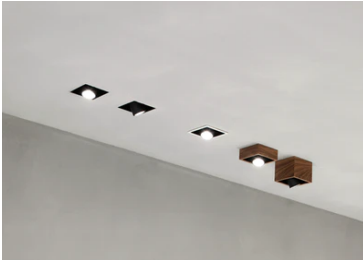

## Johnny 80 Semi-Recessed 1L Square

03.0719.40 - White

Semi-recessed luminaire with LED light source. Power supply not included.

### Optical

<b>Lighting type</b>	Direct
<b>LED type</b>	Power LED
<b>Light distribution</b>	Symmetric
<b>Optical type</b>	Spot
<b>Beam angle (°)</b>	11
<b>Beam angle C90-270 (°)</b>	11

Beam Angle: 11°

h(m)	E(lx)	D(m)
1	7360	0.19
2	1840	0.38
3	818	0.57
4	460	0.76
5	294	0.95