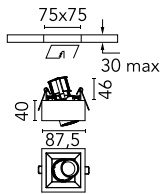

Johnny 80 Semi-Recessed 1L Square

03.0719.40 - White

Semi-recessed luminaire with LED light source. Power supply not included.