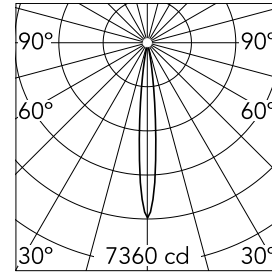

### Optical

<b>Lighting type</b>	Direct
<b>LED type</b>	Power LED
<b>Light distribution</b>	Symmetric
<b>Optical type</b>	Spot
<b>Beam angle (°)</b>	11
<b>Beam angle C90-270 (°)</b>	11

Beam Angle: 11°

h(m)	E(lx)	D(m)
1	7360	0.19
2	1840	0.38
3	818	0.57
4	460	0.76
5	294	0.95

Luminous flux luminaire  
385 lm (EXTREME CUT OFF)

### Physical

<b>Color</b>	White
<b>Orientation</b>	Adjustable
<b>Recessed depth (mm)</b>	121
<b>Weight (kg)</b>	0.32
<b>Tilt (°)</b>	20