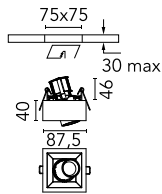

Johnny 80 Semi-Recessed 1L Square

■ ■ 03.0719.14A - Black/Black

Semi-recessed luminaire with LED light source. Power supply not included.

Main specifications

Number of heads	1	Net lumen (lm)	385
Lamp category	LED	Mountings	Ceiling recessed
Power (W)	6.2W	Environment	Indoor dry location
CCT (K)	2700K		
CRI	90		

Optical

Lighting type	Direct
LED type	Power LED
Light distribution	Symmetric
Optical type	Spot
Beam angle (°)	11
Beam angle C90-270 (°)	11

Beam Angle:	11°		
h(m)	E(lx)	D(m)	
1	7360	0.19	
2	1840	0.38	
3	818	0.57	
4	460	0.76	
5	294	0.95	

Physical

Color	Black/Black
Orientation	Adjustable
Recessed depth (mm)	121
Weight (kg)	0.32
Tilt (°)	20

Note

Accessories included (honeycomb and screening crosspiece).

Johnny 80 Semi-Recessed 1L Square

Continuous current power supply of 12-20W, 110/240V – 50/60Hz with power current selected through adjustable 350mA – 17W / 400mA – 19W / 450 / 550 / 600 / 700mA – 20W regulable Dali 1 y Dali 2
60.9222