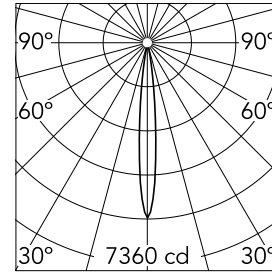

Johnny 80 Semi-Recessed 1L Square

■ ■ 03.0719.14A - Black/Black

Semi-recessed luminaire with LED light source. Power supply not included.

Main specifications

Number of heads	1	Net lumen (lm)	385
Lamp category	LED	Mountings	Ceiling recessed
Power (W)	6.2W	Environment	Indoor dry location
CCT (K)	2700K		
CRI	90		

Optical

Lighting type	Direct
LED type	Power LED
Light distribution	Symmetric
Optical type	Spot
Beam angle (°)	11
Beam angle C90-270 (°)	11

Beam Angle:	11°		
h(m)	E(lx)	D(m)	
1	7360	0.19	
2	1840	0.38	
3	818	0.57	
4	460	0.76	
5	294	0.95	