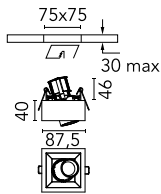

Johnny 80 Semi-Recessed 1L Square

■ 03.0718.40A - White/Black

Semi-recessed luminaire with LED light source. Power supply not included.

Main specifications

Number of heads	1	Net lumen (lm)	399
Lamp category	LED	Mountings	Ceiling recessed
Power (W)	6.2W	Environment	Indoor dry location
CCT (K)	3000K		
CRI	90		

Optical

Lighting type	Direct
LED type	Power LED
Light distribution	Symmetric
Optical type	Spot
Beam angle (°)	11
Beam angle C90-270 (°)	11

Beam Angle:	11°		
h(m)	E(lx)	D(m)	
1	7629	0.19	
2	1907	0.38	
3	848	0.57	
4	477	0.76	
5	305	0.95	

Physical

Color	White/Black
Orientation	Adjustable
Recessed depth (mm)	121
Weight (kg)	0.32
Tilt (°)	20

Note

Accessories included (honeycomb and screening crosspiece).

Johnny 80 Semi-Recessed 1L Square

Continuous current power supply of 10-20W, 110/240V – 50/60Hz with power current selected through adjustable 250 mA – 10W / 350 mA – 15W / 400 mA – 17W / 450 mA – 19W / 500/550/600/700 mA – 20W, Dali 1 switch.
60.8847