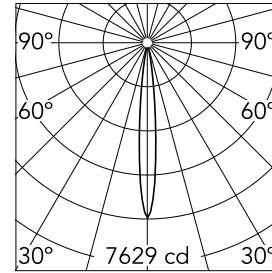

Johnny 80 Semi-Recessed 1L Square

■ 03.0718.40A - White/Black

Semi-recessed luminaire with LED light source. Power supply not included.

Main specifications

Number of heads	1	Net lumen (lm)	399
Lamp category	LED	Mountings	Ceiling recessed
Power (W)	6.2W	Environment	Indoor dry location
CCT (K)	3000K		
CRI	90		

Optical

Lighting type	Direct
LED type	Power LED
Light distribution	Symmetric
Optical type	Spot
Beam angle (°)	11
Beam angle C90-270 (°)	11

Beam Angle:	11°		
h(m)	E(lx)	D(m)	
1	7629	0.19	
2	1907	0.38	
3	848	0.57	
4	477	0.76	
5	305	0.95	