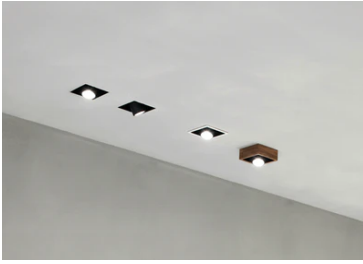

## Johnny 80 No Trim 2L Square

■ 03.0716.14ANT - Black

Recessed luminaire with LED light source. Power supply not included. Requires one power supply for each optic body.

### Optical

<b>Lighting type</b>	Direct
<b>LED type</b>	Power LED
<b>Light distribution</b>	Symmetric
<b>Optical type</b>	Flood
<b>Beam angle (°)</b>	31
<b>Beam angle C90-270 (°)</b>	31

<b>Beam Angle:</b>	31°		
<b>h(m)</b>	<b>E(lx)</b>	<b>D(m)</b>	
1	998	0.55	
2	249	1.10	
3	111	1.65	
4	62	2.20	
5	40	2.75	