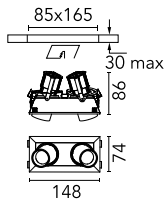

Johnny 80 No Trim 2L Square

■ 03.0716.14ANT - Black

Recessed luminaire with LED light source. Power supply not included. Requires one power supply for each optic body.