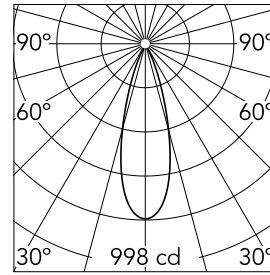

### Main specifications

<b>Number of heads</b>	2	<b>Net lumen (lm)</b>	311
<b>Lamp category</b>	LED	<b>Mountings</b>	Ceiling recessed
<b>Power (W)</b>	6.2W	<b>Environment</b>	Indoor dry location
<b>CCT (K)</b>	3000K		
<b>CRI</b>	90		

### Optical

<b>Lighting type</b>	Direct
<b>LED type</b>	Power LED
<b>Light distribution</b>	Symmetric
<b>Optical type</b>	Flood
<b>Beam angle (°)</b>	31
<b>Beam angle C90-270 (°)</b>	31

<b>Beam Angle:</b>	31°		
<b>h(m)</b>	<b>E(lx)</b>	<b>D(m)</b>	
1	998	0.55	
2	249	1.10	
3	111	1.65	
4	62	2.20	
5	40	2.75	

### Physical

<b>Color</b>	Black
<b>Orientation</b>	Adjustable
<b>Recessed depth (mm)</b>	192
<b>Weight (kg)</b>	0.45
<b>Tilt (°)</b>	20