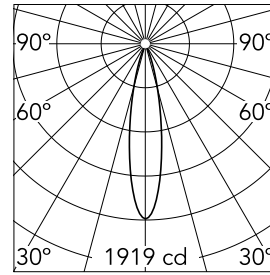

### Main specifications

<b>Number of heads</b>	2	<b>Net lumen (lm)</b>	359
<b>Lamp category</b>	LED	<b>Mountings</b>	Ceiling recessed
<b>Power (W)</b>	6.2W	<b>Environment</b>	Indoor dry location
<b>CCT (K)</b>	2700K		
<b>CRI</b>	90		

### Optical

<b>Lighting type</b>	Direct
<b>LED type</b>	Power LED
<b>Light distribution</b>	Symmetric
<b>Optical type</b>	Medium
<b>Beam angle (°)</b>	21
<b>Beam angle C90-270 (°)</b>	21

<b>Beam Angle:</b>	21°		
<b>h(m)</b>	<b>E(lx)</b>	<b>D(m)</b>	
1	1919	0.37	
2	480	0.74	
3	213	1.12	
4	120	1.49	
5	77	1.86	