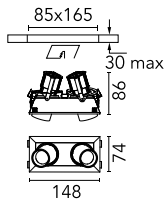

### Main specifications

<b>Number of heads</b>	2	<b>Net lumen (lm)</b>	359
<b>Lamp category</b>	LED	<b>Mountings</b>	Ceiling recessed
<b>Power (W)</b>	6.2W	<b>Environment</b>	Indoor dry location
<b>CCT (K)</b>	2700K		
<b>CRI</b>	90		

### Physical

<b>Color</b>	Black
<b>Orientation</b>	Adjustable
<b>Recessed depth (mm)</b>	192
<b>Weight (kg)</b>	0.45
<b>Tilt (°)</b>	20